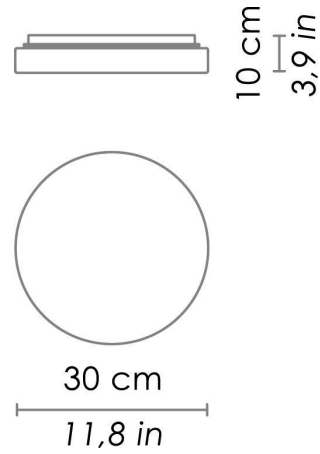

DRUM METAL

CEILING

LED dimmable

IP44

AI LIGHTS
LATTI

Wall-ceiling lamps with diffuser in mouth-blown, satin-finish opal triplex glass; chlorine-resistant, anti-UV, neutral translucent polycarbonate frame, with chrome or matt white painted metal parts. Twist-lock coupling system for the glass component. The product is suitable for indoor use only. The IP44 rating makes it ideal for use in swimming pools and humid environments in general.

Available on request:
LED 2700K – 4000K

CODE	COLOR
LD870133B3	White
LD870133C3	Chrome

DIMENSIONS AND HOLES

Dimensions $\varnothing$ 30 cm / $\varnothing$ 11,8 in

ILLUMINOTECHNICAL SPECIFICATIONS

Source	LED
Type	SMD
Power LED	10,5 W
Total Watt	12,5 W
Lumen LED board	1350 lm
Lumen lamp	1110 lm
Beam angle	130°
Colour temperature	3000 K
CRI	>90
Dimmer	WI-FI
Lamp life	minimum 2 years guaranteed

ILLUMINOTECHNICAL SPECIFICATIONS

Driver	included
Voltage	220-240 V