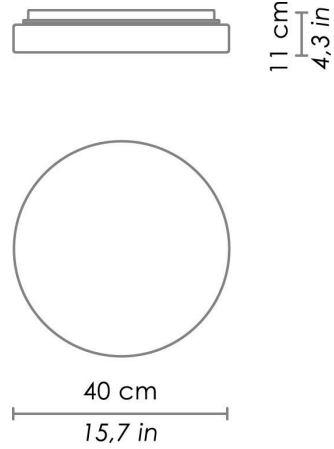

DRUM METAL

CEILING

LED dimmable

IP44

AI LIGHTS
LATTI

Wall-ceiling lamps with diffuser in mouth-blown, satin-finish opal triplex glass; chlorine-resistant, anti-UV, neutral translucent polycarbonate frame, with chrome or matt white painted metal parts. Twist-lock coupling system for the glass component. The product is suitable for indoor use only. The IP44 rating makes it ideal for use in swimming pools and humid environments in general.

Available on request:
LED 2700K – 4000K

CODE	COLOR
LD873113B3	White
LD873113C3	Chrome

DIMENSIONS AND HOLES

Dimensions $\varnothing$ 40 cm / $\varnothing$ 15.7 in

ILLUMINOTECHNICAL SPECIFICATIONS

Source	LED
Type	SMD
Power LED	17 W
Total Watt	18,5 W
Lumen LED board	2200 lm
Lumen lamp	1510 lm
Beam angle	130°
Colour temperature	3000 K
CRI	>90
Dimmer	TRIAC
Lamp life	minimum 2 years guaranteed

ILLUMINOTECHNICAL SPECIFICATIONS

Driver	included
Voltage	220-240 V