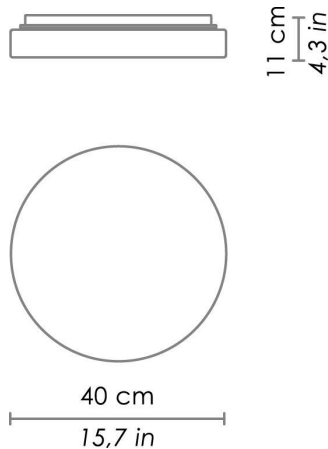

DRUM METAL

CEILING

LED dimmable

IP44

AI LIGHTS
LATTI

Wall-ceiling lamps with diffuser in mouth-blown, satin-finish opal triplex glass; chlorine-resistant, anti-UV, neutral translucent polycarbonate frame, with chrome or matt white painted metal parts. Twist-lock coupling system for the glass component. The product is suitable for indoor use only. The IP44 rating makes it ideal for use in swimming pools and humid environments in general.

Available on request:
LED 2700K – 4000K

CODE COLOR

LD873133B3

White

LD873133C3

Chrome

DIMENSIONS AND HOLES

Dimensions

Ø 40 cm / Ø 15.7 in

ILLUMINOTECHNICAL SPECIFICATIONS

Source	LED
Type	SMD
Power LED	17 W
Total Watt	18,5 W
Lumen LED board	2200 lm
Lumen lamp	1510 lm
Beam angle	130°
Colour temperature	3000 K
CRI	>90
Dimmer	WI-FI
Lamp life	minimum 2 years guaranteed

ILLUMINOTECHNICAL SPECIFICATIONS

Driver	included
Voltage	220-240 V