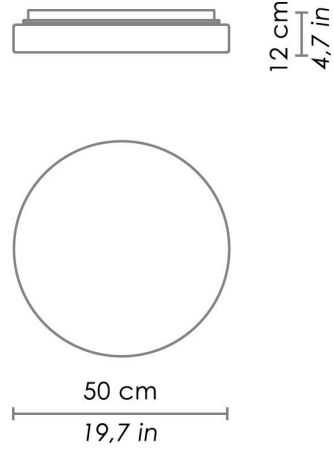

DRUM METAL

CEILING

LED dimmable

IP44

AI LIGHTS
LATTI

Wall-ceiling lamps with diffuser in mouth-blown, satin-finish opal triplex glass; chlorine-resistant, anti-UV, neutral translucent polycarbonate frame, with chrome or matt white painted metal parts. Twist-lock coupling system for the glass component. The product is suitable for indoor use only. The IP44 rating makes it ideal for use in swimming pools and humid environments in general.

Available on request:
LED 2700K – 4000K

CODE	COLOR
LD876113B3	White
LD876113C3	Chrome

DIMENSIONS AND HOLES

Dimensions $\varnothing$ 50 cm / $\varnothing$ 19.7 in

ILLUMINOTECHNICAL SPECIFICATIONS

Source	LED
Type	SMD
Power LED	27,5 W
Total Watt	29 W
Lumen LED board	3450 lm
Lumen lamp	2070 lm
Beam angle	130°
Colour temperature	3000 K
CRI	>90
Dimmer	TRIAC
Lamp life	minimum 2 years guaranteed

ILLUMINOTECHNICAL SPECIFICATIONS

Driver	included
Voltage	220-240 V