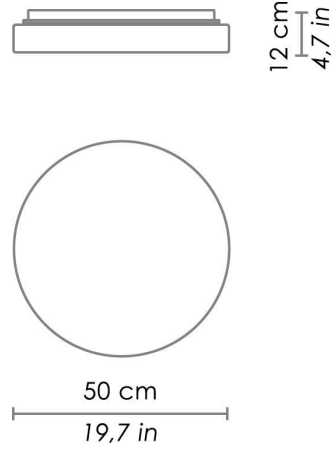

DRUM METAL

CEILING

LED dimmable

IP44

AI LIGHTS
LATTI

Wall-ceiling lamps with diffuser in mouth-blown, satin-finish opal triplex glass; chlorine-resistant, anti-UV, neutral translucent polycarbonate frame, with chrome or matt white painted metal parts. Twist-lock coupling system for the glass component. The product is suitable for indoor use only. The IP44 rating makes it ideal for use in swimming pools and humid environments in general.

Available on request:
LED 2700K – 4000K

CODE	COLOR
LD876123B3	White
LD876123C3	Chrome

DIMENSIONS AND HOLES

Dimensions $\varnothing$ 50 cm / $\varnothing$ 19.7 in

ILLUMINOTECHNICAL SPECIFICATIONS

Source	LED
Type	SMD
Power LED	27,5 W
Total Watt	29 W
Lumen LED board	3450 lm
Lumen lamp	2070 lm
Beam angle	130°
Colour temperature	3000 K
CRI	>90
Dimmer	DALI
Lamp life	minimum 2 years guaranteed

ILLUMINOTECHNICAL SPECIFICATIONS

Driver	included
Voltage	220-240 V