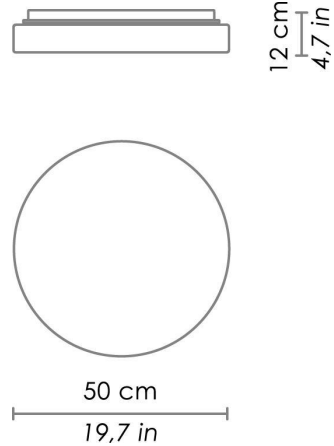

DRUM METAL

CEILING

LED dimmable

IP44

AI LIGHTS
LATTI

Wall-ceiling lamps with diffuser in mouth-blown, satin-finish opal triplex glass; chlorine-resistant, anti-UV, neutral translucent polycarbonate frame, with chrome or matt white painted metal parts. Twist-lock coupling system for the glass component. The product is suitable for indoor use only. The IP44 rating makes it ideal for use in swimming pools and humid environments in general.

Available on request:
LED 2700K – 4000K

CODE	COLOR
LD876133B3	White
LD876133C3	Chrome

DIMENSIONS AND HOLES

Dimensions $\varnothing$ 50 cm / $\varnothing$ 19.7 in

ILLUMINOTECHNICAL SPECIFICATIONS

Source	LED
Type	SMD
Power LED	27,5 W
Total Watt	29 W
Lumen LED board	3450 lm
Lumen lamp	2070 lm
Beam angle	130°
Colour temperature	3000 K
CRI	>90
Dimmer	WI-FI
Lamp life	minimum 2 years guaranteed

ILLUMINOTECHNICAL SPECIFICATIONS

Driver	included
Voltage	220-240 V