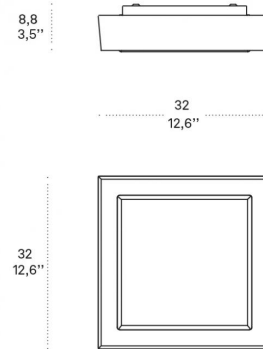

LUCCA

CEILING

E27

IP20

AI LIGHTS
LATTI

Wall-ceiling lamps with diffuser in mouth-blown, satin-finish opal triplex glass; white painted metal frame, with outer finishing in matt white, black or grey painted (customisable on request).

CODE	COLOR	
LL1303B	White	
LL1303G	White - grey	
LL1303N	White - black	

DIMENSIONS AND HOLES	
Dimensions	32 - 32 cm / 12,6 - 12,6 in

ILLUMINOTECHNICAL SPECIFICATIONS	
Source	E27
Type	Bulb E27
Total Watt	2 x 28 HS
Lamp life	minimum 2 years guaranteed

ILLUMINOTECHNICAL SPECIFICATIONS	
Driver	not included
Voltage	220-240 V
Frequency	50/60 Hz

PHYSICAL SPECIFICATIONS

We reserve the right to change the specifications of our product. For the latest information on the product visit www.zafferanoitalia.com