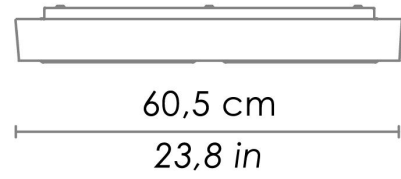

AI LIGHTS
LATTI

8,5 cm
3,5 in

32 cm
12,6 in

Wall-ceiling lamps with diffuser in mouth-blown, satin-finish opal triplex glass; white painted metal frame, with outer finishing in matt white, black or grey painted (customisable on request).

CODE COLOR

LL1302B	White	
LL1302G	White - grey	
LL1302N	White - black	

DIMENSIONS AND HOLES

Dimensions 32 - 60,5 cm / 12,6 - 23,8 in

ILLUMINOTECHNICAL SPECIFICATIONS

Source	E27
Type	Bulb E27
Total Watt	4 x 28 HS
Lamp life	minimum 2 years guaranteed