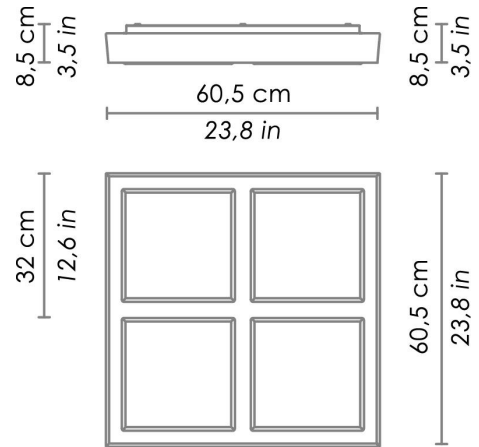

LUCCA

CEILING

E27

IP20

AI LIGHTS
LATTI

Wall-ceiling lamps with diffuser in mouth-blown, satin-finish opal triplex glass; white painted metal frame, with outer finishing in matt white, black or grey painted (customisable on request).

CODE COLOR

LL1301B	White	
LL1301G	White - grey	
LL1301N	White - black	

DIMENSIONS AND HOLES

Dimensions 60,5 - 60,5 cm / 23,8 - 23,8 in

ILLUMINOTECHNICAL SPECIFICATIONS

Source	E27
Type	Bulb E27
Total Watt	8 x 28 HS
Lamp life	minimum 2 years guaranteed

ILLUMINOTECHNICAL SPECIFICATIONS

Driver	not included
Voltage	220-240 V
Frequency	50/60 Hz

PHYSICAL SPECIFICATIONS

We reserve the right to change the specifications of our product. For the latest information on the product visit www.zafferanoitalia.com