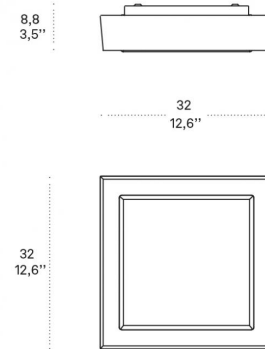

Wall-ceiling lamps with diffuser in mouth-blown, satin-finish opal triplex glass; white painted metal frame, with outer finishing in matt white, black or grey painted (customisable on request).

Available on request:
LED 2700K – 4000K

CODE	COLOR	
LD1303B3	White	
LD1303G3	White - grey	
LD1303N3	White - black	

DIMENSIONS AND HOLES	
Dimensions	32 - 32 cm / 12,6 - 12,6 in

ILLUMINOTECHNICAL SPECIFICATIONS	
Source	LED
Type	SMD
Power LED	10,5 W
Total Watt	12,5 W
Lumen LED board	1350 lm
Lumen lamp	1110 lm
Beam angle	120°
Colour temperature	3000 K
CRI	>90
Lamp life	minimum 2 years guaranteed

ILLUMINOTECHNICAL SPECIFICATIONS	
Driver	included
Driver OUTPUT	450 mA
Voltage	220-240 V