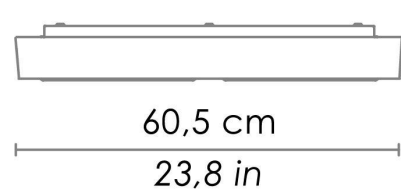

AI LIGHTS LATI

COLLECTION

LUCCA

CEILING

LUCCA

CEILING

AI LIGHTS
LATTI

8,5 cm
3,5 in

32 cm
12,6 in

Wall-ceiling lamps with diffuser in mouth-blown, satin-finish opal triplex glass; white painted metal frame, with outer finishing in matt white, black or grey painted (customisable on request).

Available on request:
LED 2700K – 4000K

CODE	COLOR
LD1302B3	White 
LD1302G3	White - grey 
LD1302N3	White - black 

DIMENSIONS AND HOLES	
Dimensions	60,5 - 32 cm / 23,8 - 12,6 in

ILLUMINOTECHNICAL SPECIFICATIONS	
Source	LED
Type	SMD
Power LED	2 x 10,5 W
Total Watt	2 x 12,5 W
Lumen LED board	2 x 1350 lm
Lumen lamp	2 x 1110 lm
Beam angle	120°
Colour temperature	3000 K
CRI	>90
Lamp life	minimum 2 years guaranteed