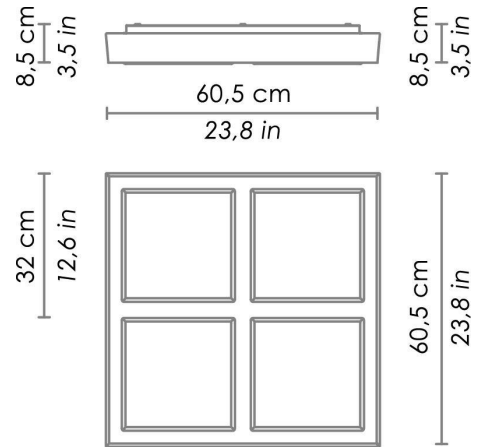

Wall-ceiling lamps with diffuser in mouth-blown, satin-finish opal triplex glass; white painted metal frame, with outer finishing in matt white, black or grey painted (customisable on request).

Available on request:
LED 2700K – 4000K

CODE	COLOR	
LD1301B3	White	
LD1301G3	White - grey	
LD1301N3	White - black	

DIMENSIONS AND HOLES	
Dimensions	60,5 - 60,5 cm / 23,8 - 23,8 in

ILLUMINOTECHNICAL SPECIFICATIONS	
Source	LED
Type	SMD
Power LED	4 x 10,5 W
Total Watt	4 x 12,5 W
Lumen LED board	4 x 1350 lm
Lumen lamp	4 x 1110 lm
Beam angle	120°
Colour temperature	3000 K
CRI	>90
Lamp life	minimum 2 years guaranteed

ILLUMINOTECHNICAL SPECIFICATIONS	
Driver	included
Driver OUTPUT	450 mA
Voltage	220-240 V