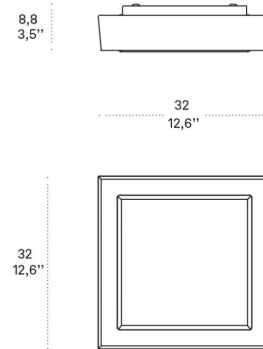

LED dimmable

IP20

Wall-ceiling lamps with diffuser in mouth-blown, satin-finish opal triplex glass; white painted metal frame, with outer finishing in matt white, black or grey painted (customisable on request).

Available on request:
LED 2700K – 4000K

CODE	COLOR	
LD1313B3	White	
LD1313G3	White - grey	
LD1313N3	White - black	

DIMENSIONS AND HOLES	
Dimensions	32 - 32 cm / 12,6 - 12,6 in

ILLUMINOTECHNICAL SPECIFICATIONS	
Source	LED
Type	SMD
Power LED	10,5 W
Total Watt	12,5 W
Lumen LED board	1350 lm
Lumen lamp	1110 lm
Beam angle	120°
Colour temperature	3000 K
CRI	>90
Dimmer	TRIAC
Lamp life	minimum 2 years guaranteed

ILLUMINOTECHNICAL SPECIFICATIONS	
Driver	included
Driver OUTPUT	450 mA