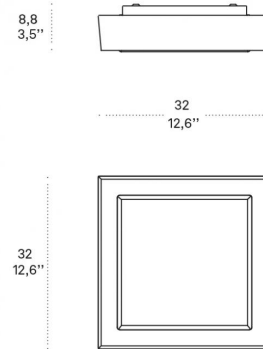

LED dimmable

IP20

Wall-ceiling lamps with diffuser in mouth-blown, satin-finish opal triplex glass; white painted metal frame, with outer finishing in matt white, black or grey painted (customisable on request).

Available on request:
LED 2700K – 4000K

CODE	COLOR	
LD1323B3	White	
LD1323G3	White - grey	
LD1323N3	White - black	

DIMENSIONS AND HOLES	
Dimensions	32 - 32 cm / 12,6 - 12,6 in

ILLUMINOTECHNICAL SPECIFICATIONS	
Source	LED
Type	SMD
Power LED	10,5 W
Total Watt	12,5 W
Lumen LED board	1350 lm
Lumen lamp	1110 lm
Beam angle	120°
Colour temperature	3000 K
CRI	>90
Dimmer	DALI
Lamp life	minimum 2 years guaranteed

ILLUMINOTECHNICAL SPECIFICATIONS	
Driver	included
Driver OUTPUT	450 mA