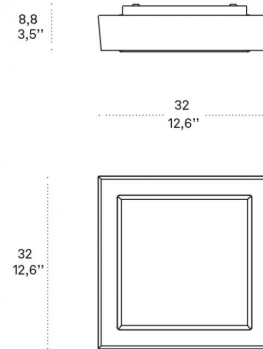

LED dimmable

IP20

Wall-ceiling lamps with diffuser in mouth-blown, satin-finish opal triplex glass; white painted metal frame, with outer finishing in matt white, black or grey painted (customisable on request).

Available on request:
LED 2700K – 4000K

CODE	COLOR	
LD1333B3	White	☐
LD1333G3	White - grey	☐
LD1333N3	White - black	☐

DIMENSIONS AND HOLES	
Dimensions	32 - 32 cm / 12,6 - 12,6 in

ILLUMINOTECHNICAL SPECIFICATIONS	
Source	LED
Type	SMD
Power LED	10,5 W
Total Watt	12,5 W
Lumen LED board	1350 lm
Lumen lamp	1110 lm
Beam angle	120°
Colour temperature	3000 K
CRI	>90
Dimmer	WI-FI
Lamp life	minimum 2 years guaranteed

ILLUMINOTECHNICAL SPECIFICATIONS	
Driver	included
Driver OUTPUT	450 mA