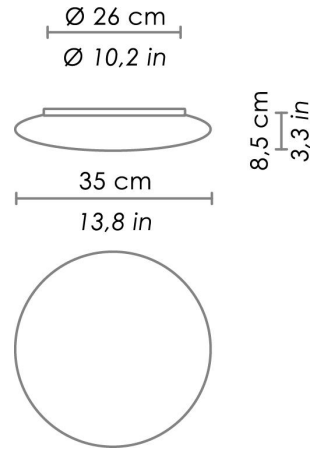

MENTOS

CEILING

AI LIGHTS
LATTI

Wall-ceiling lamps with diffuser in mouth-blown, satin-finish opal triplex glass; matt white painted metal frame. The Mentos collection features a special magnet fixing system for the glass component: this system simplifies and speeds up the installation and is highly practical when standard maintenance is required. The product is suitable for indoor use only.

Available on request:
LED 2700K – 4000K

CODE	COLOR
LD110203B	White

DIMENSIONS AND HOLES	
Dimensions	Ø 35 cm / Ø 13,8 in

ILLUMINOTECHNICAL SPECIFICATIONS	
Source	LED
Type	SMD
Power LED	17 W
Total Watt	18,5 W
Lumen LED board	1510 lm
Lumen lamp	1510 lm
Beam angle	130°
Colour temperature	3000 K
CRI	>90
Lamp life	minimum 2 years guaranteed

ILLUMINOTECHNICAL SPECIFICATIONS	
Driver	included
Driver OUTPUT	750 mA
Voltage	220-240 V
Frequency	50/60 Hz