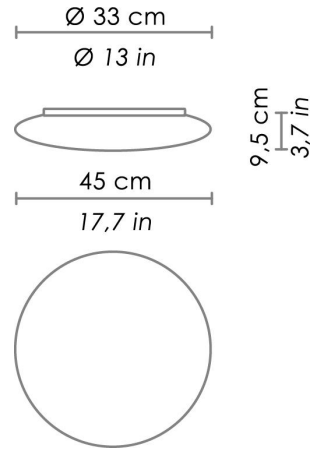

MENTOS

CEILING

AI LIGHTS
LATTI

Wall-ceiling lamps with diffuser in mouth-blown, satin-finish opal triplex glass; matt white painted metal frame. The Mentos collection features a special magnet fixing system for the glass component: this system simplifies and speeds up the installation and is highly practical when standard maintenance is required. The product is suitable for indoor use only.

Available on request:
LED 2700K – 4000K

CODE	COLOR
LD110303B	White

DIMENSIONS AND HOLES	
Dimensions	Ø 45 cm / Ø 17.7 in

ILLUMINOTECHNICAL SPECIFICATIONS	
Source	LED
Type	SMD
Power LED	27,5 W
Total Watt	29 W
Lumen LED board	3450 lm
Lumen lamp	2070 lm
Beam angle	130°
Colour temperature	3000 K
CRI	>90
Lamp life	minimum 2 years guaranteed

ILLUMINOTECHNICAL SPECIFICATIONS	
Driver	included
Driver OUTPUT	1,2 A
Voltage	220-240 V
Frequency	50/60 Hz