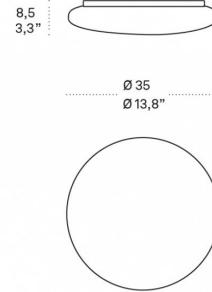

LED dimmable

IP20

Wall-ceiling lamps with diffuser in mouth-blown, satin-finish opal triplex glass; matt white painted metal frame. The Mentos collection features a special magnet fixing system for the glass component: this system simplifies and speeds up the installation and is highly practical when standard maintenance is required. The product is suitable for indoor use only.

Available on request:
LED 2700K – 4000K

CODE	COLOR
LD110235B	White

DIMENSIONS AND HOLES

Dimensions	Ø 35 cm / Ø 13,8 in

ILLUMINOTECHNICAL SPECIFICATIONS

Source	LED
Type	SMD
Power LED	17 W
Total Watt	18,5 W
Lumen LED board	1510 lm
Lumen lamp	1510 lm
Beam angle	130°
Colour temperature	3000 K
CRI	>90
Dimmer	DALI
Lamp life	minimum 2 years guaranteed

ILLUMINOTECHNICAL SPECIFICATIONS

Driver	included
Driver OUTPUT	750 mA
Voltage	220-240 V