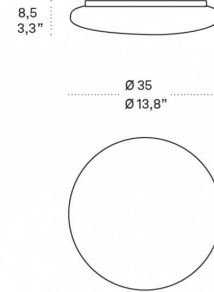

MENTOS

CEILING

LED dimmable

IP20

AI LIGHTS
LATTI

Wall-ceiling lamps with diffuser in mouth-blown, satin-finish opal triplex glass; matt white painted metal frame. The Mentos collection features a special magnet fixing system for the glass component: this system simplifies and speeds up the installation and is highly practical when standard maintenance is required. The product is suitable for indoor use only.

Available on request:
LED 2700K – 4000K

CODE	COLOR
LD110236B	White

DIMENSIONS AND HOLES

Dimensions $\varnothing$ 35 cm / $\varnothing$ 13,8 in

ILLUMINOTECHNICAL SPECIFICATIONS

Source	LED
Type	SMD
Power LED	17 W
Total Watt	18,5 W
Lumen LED board	1510 lm
Lumen lamp	1510 lm
Beam angle	130°
Colour temperature	3000 K
CRI	>90
Dimmer	WI-FI
Lamp life	minimum 2 years guaranteed

ILLUMINOTECHNICAL SPECIFICATIONS

Driver	included
Driver OUTPUT	750 mA
Voltage	220-240 V