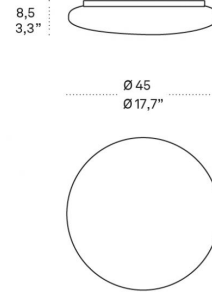

MENTOS

CEILING

LED dimmable

IP20

AI LIGHTS
LATTI

Wall-ceiling lamps with diffuser in mouth-blown, satin-finish opal triplex glass; matt white painted metal frame. The Mentos collection features a special magnet fixing system for the glass component: this system simplifies and speeds up the installation and is highly practical when standard maintenance is required. The product is suitable for indoor use only.

Available on request:
LED 2700K – 4000K

CODE	COLOR
LD110353B	White

DIMENSIONS AND HOLES

Dimensions $\varnothing$ 45 cm / $\varnothing$ 17,7 in

ILLUMINOTECHNICAL SPECIFICATIONS

Source	LED
Type	SMD
Power LED	27,5 W
Total Watt	29 W
Lumen LED board	3450 lm
Lumen lamp	2070 lm
Beam angle	130°
Colour temperature	3000 K
CRI	>90
Dimmer	TRIAC
Lamp life	minimum 2 years guaranteed

ILLUMINOTECHNICAL SPECIFICATIONS

Driver	included
Driver OUTPUT	1,2 A
Voltage	220-240 V