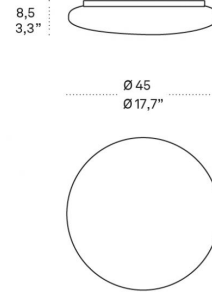

LED dimmable

IP20

Wall-ceiling lamps with diffuser in mouth-blown, satin-finish opal triplex glass; matt white painted metal frame. The Mentos collection features a special magnet fixing system for the glass component: this system simplifies and speeds up the installation and is highly practical when standard maintenance is required. The product is suitable for indoor use only.

Available on request:
LED 2700K – 4000K

CODE	COLOR
LD110363B	White

DIMENSIONS AND HOLES

Dimensions $\varnothing$ 45 cm / $\varnothing$ 17,7 in

ILLUMINOTECHNICAL SPECIFICATIONS

Source	LED
Type	SMD
Power LED	27,5 W
Total Watt	29 W
Lumen LED board	3450 lm
Lumen lamp	2070 lm
Beam angle	130°
Colour temperature	3000 K
CRI	>90
Dimmer	DALI
Lamp life	minimum 2 years guaranteed

ILLUMINOTECHNICAL SPECIFICATIONS

Driver	included
Driver OUTPUT	1,2 A
Voltage	220-240 V