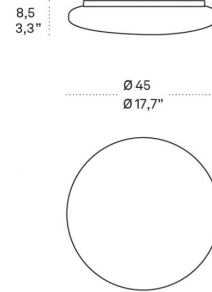

MENTOS

CEILING

LED dimmable

IP20

AI LIGHTS
LATTI

Wall-ceiling lamps with diffuser in mouth-blown, satin-finish opal triplex glass; matt white painted metal frame. The Mentos collection features a special magnet fixing system for the glass component: this system simplifies and speeds up the installation and is highly practical when standard maintenance is required. The product is suitable for indoor use only.

Available on request:
LED 2700K – 4000K

CODE	COLOR
LD110373B	White

DIMENSIONS AND HOLES

Dimensions $\varnothing$ 45 cm / $\varnothing$ 17,7 in

ILLUMINOTECHNICAL SPECIFICATIONS

Source	LED
Type	SMD
Power LED	27,5 W
Total Watt	29 W
Lumen LED board	3450 lm
Lumen lamp	2070 lm
Beam angle	130°
Colour temperature	3000 K
CRI	>90
Dimmer	WI-FI
Lamp life	minimum 2 years guaranteed

ILLUMINOTECHNICAL SPECIFICATIONS

Driver	included
Driver OUTPUT	1,2 A
Voltage	220-240 V