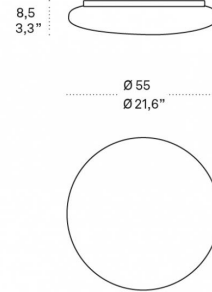

LED dimmable

IP20

Wall-ceiling lamps with diffuser in mouth-blown, satin-finish opal triplex glass; matt white painted metal frame. The Mentos collection features a special magnet fixing system for the glass component: this system simplifies and speeds up the installation and is highly practical when standard maintenance is required. The product is suitable for indoor use only.

Available on request:
LED 2700K – 4000K

CODE	COLOR
LD110453B	White

DIMENSIONS AND HOLES

Dimensions	Ø 55 cm / Ø 21,6 in

ILLUMINOTECHNICAL SPECIFICATIONS

Source	LED
Type	SMD
Power LED	27,5 W
Total Watt	29 W
Lumen LED board	3450 lm
Lumen lamp	2070 lm
Beam angle	130°
Colour temperature	3000 K
CRI	>90
Dimmer	TRIAC
Lamp life	minimum 2 years guaranteed

ILLUMINOTECHNICAL SPECIFICATIONS

Driver	included
Driver OUTPUT	1,2 A
Voltage	220-240 V