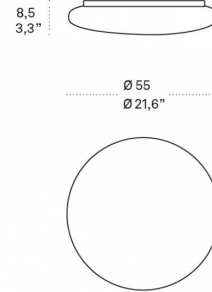

LED dimmable

IP20

Wall-ceiling lamps with diffuser in mouth-blown, satin-finish opal triplex glass; matt white painted metal frame. The Mentos collection features a special magnet fixing system for the glass component: this system simplifies and speeds up the installation and is highly practical when standard maintenance is required. The product is suitable for indoor use only.

Available on request:
LED 2700K – 4000K

CODE	COLOR
LD110463B	White

DIMENSIONS AND HOLES

Dimensions $\varnothing$ 55 cm / $\varnothing$ 21,6 in

ILLUMINOTECHNICAL SPECIFICATIONS

Source	LED
Type	SMD
Power LED	27,5 W
Total Watt	29 W
Lumen LED board	3450 lm
Lumen lamp	2070 lm
Beam angle	130°
Colour temperature	3000 K
CRI	>90
Dimmer	DALI
Lamp life	minimum 2 years guaranteed

ILLUMINOTECHNICAL SPECIFICATIONS

Driver	included
Driver OUTPUT	1,2 A
Voltage	220-240 V