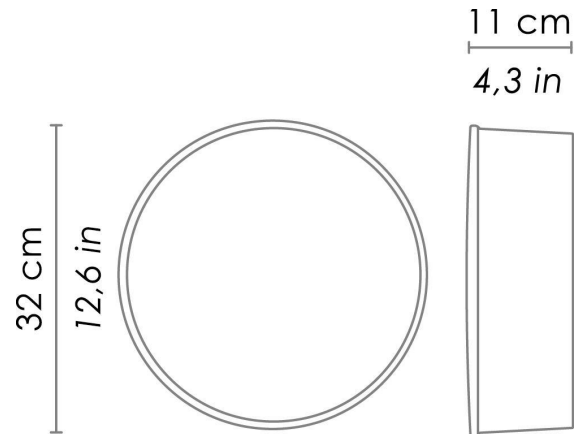

BOX ROTONDA

WALL

LED dimmable

IP43

AI LIGHTS
LATTI

Wall-ceiling lamp with diffuser in satin-finish extra clear glass and a chlorine-resistant, anti-UV, neutral translucent polycarbonate frame, with inox steel details, available in various colours: transparent, red, orange, blue, green or yellow. The product is suitable for indoor use only.

Available on request:
LED 2700K – 4000K

CODE	COLOR
LD8421AR3	Orange
LD8421BL3	Blue
LD8421GI3	Yellow
LD8421NE3	Transparent
LD8421RO3	Red
LD8421VE3	Green

DIMENSIONS AND HOLES

Dimensions $\varnothing$ 32 cm / $\varnothing$ 12,6 in

ILLUMINOTECHNICAL SPECIFICATIONS

Source	LED
Type	SMD
Power LED	17 W
Total Watt	18,5 W
Lumen LED board	2200 lm
Lumen lamp	1510 lm
Beam angle	120°
Colour temperature	3000 K
CRI	>90
Dimmer	TRIAC
Lamp life	minimo garantito 2 anni