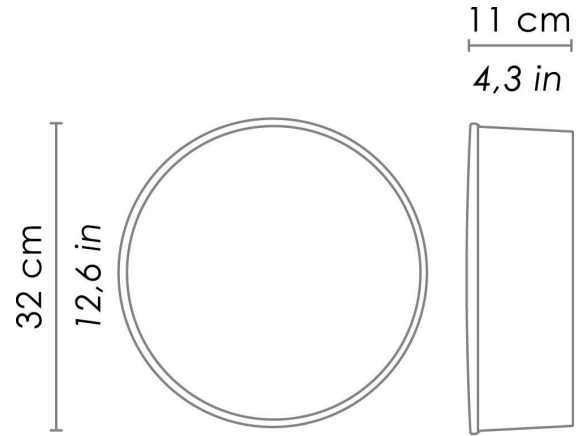

BOX ROTONDA

WALL

LED dimmable

IP43

AI LIGHTS
LATTI

Wall-ceiling lamp with diffuser in satin-finish extra clear glass and a chlorine-resistant, anti-UV, neutral translucent polycarbonate frame, with inox steel details, available in various colours: transparent, red, orange, blue, green or yellow. The product is suitable for indoor use only.

Available on request:
LED 2700K – 4000K

DIMENSIONS AND HOLES

Dimensions

Ø 32 cm / Ø 12,6 in

ILLUMINOTECHNICAL SPECIFICATIONS

Source	LED
Type	SMD
Power LED	17 W
Total Watt	18,5 W
Lumen LED board	2200 lm
Lumen lamp	1510 lm
Beam angle	120°
Colour temperature	3000 K
CRI	>90
Dimmer	DALI
Lamp life	minimo garantito 2 anni