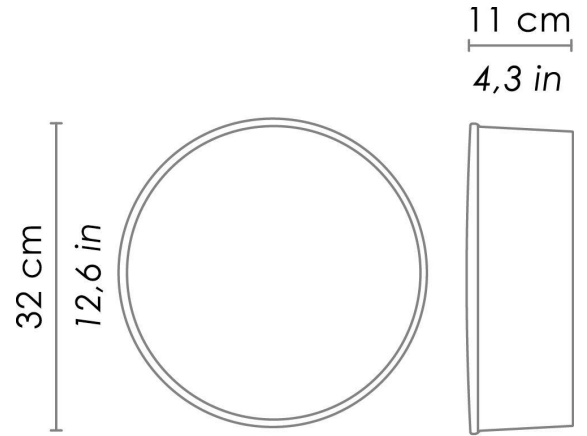

BOX ROTONDA

WALL

LED dimmable

IP43

AI LIGHTS
LATTI

Wall-ceiling lamp with diffuser in satin-finish extra clear glass and a chlorine-resistant, anti-UV, neutral translucent polycarbonate frame, with inox steel details, available in various colours: transparent, red, orange, blue, green or yellow. The product is suitable for indoor use only.

Available on request:
LED 2700K – 4000K

DIMENSIONS AND HOLES

Dimensions $\varnothing$ 32 cm / $\varnothing$ 12,6 in

ILLUMINOTECHNICAL SPECIFICATIONS

Source	LED
Type	SMD
Power LED	17 W
Total Watt	18,5 W
Lumen LED board	2200 lm
Lumen lamp	1510 lm
Beam angle	120°
Colour temperature	3000 K
CRI	>90
Dimmer	WI-FI
Lamp life	minimo garantito 2 anni