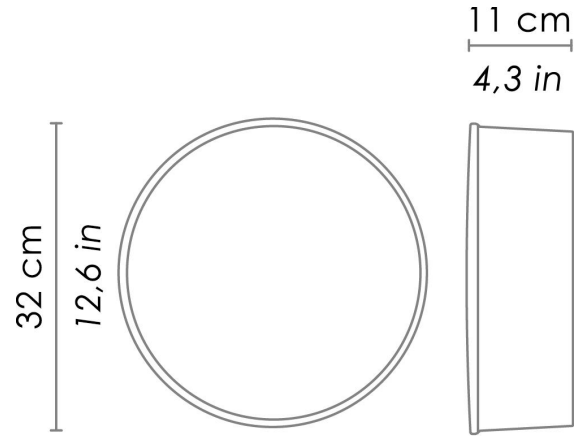

BOX ROTONDA

WALL

E27

IP43

AI LIGHTS
LATTI

Wall-ceiling lamp with diffuser in satin-finish extra clear glass and a chlorine-resistant, anti-UV, neutral translucent polycarbonate frame, with inox steel details, available in various colours: transparent, red, orange, blue, green and yellow. The product is suitable for indoor use only.

CODE COLOR

LL8411AR3	Orange	
LL8411BL3	Blue	
LL8411GI3	Yellow	
LL8411NE3	Transparent	
LL8411RO3	Red	
LL8411VE3	Green	

DIMENSIONS AND HOLES

Dimensions $\varnothing$ 32 - 11 cm / $\varnothing$ 12,6 - 4,3 in

ILLUMINOTECHNICAL SPECIFICATIONS

Source	E27
Type	Bulb E27
Total Watt	2 x 42 HS
Lamp life	minimum 2 years guaranteed

ILLUMINOTECHNICAL SPECIFICATIONS

Driver	not included
Voltage	220-240 V
Frequency	50/60 Hz

PHYSICAL SPECIFICATIONS