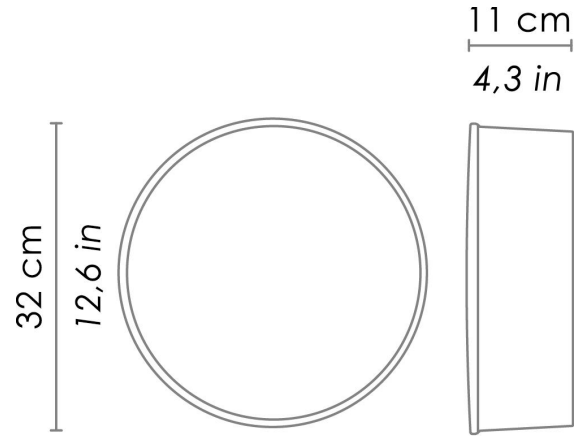

BOX ROTONDA

WALL

AI LIGHTS
LATTI

Wall-ceiling lamp with diffuser in satin-finish extra clear glass and a chlorine-resistant, anti-UV, neutral translucent polycarbonate frame, with inox steel details, available in various colours: transparent, red, orange, blue, green or yellow. The product is suitable for indoor use only.

Available on request:
LED 2700K – 4000K

CODE	COLOR
LD8411AR3	Orange
LD8411BL3	Blue
LD8411GI3	Yellow
LD8411NE3	Transparent
LD8411RO3	Red
LD8411VE3	Green

DIMENSIONS AND HOLES

Dimensions $\varnothing$ 32 cm / $\varnothing$ 12,6 in

ILLUMINOTECHNICAL SPECIFICATIONS

Source	LED
Type	SMD
Power LED	17 W
Total Watt	18,5 W
Lumen LED board	2200 lm
Lumen lamp	1510 lm
Beam angle	120°
Colour temperature	3000 K
CRI	>90
Lamp life	minimo garantito 2 anni