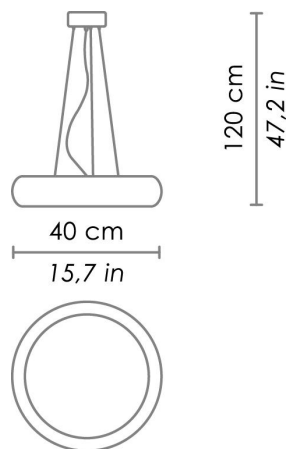

TREVISO

HANGING

E27 IP20 CE

AI LIGHTS
LATTI

A collection of hanging, ceiling and wall lamps in satin finish triplex opal blown glass. Metal parts are available in the following finishes: matt white, black or grey painted. The Treviso collection can be customised in colours on request.

LED 2700K - 4000K on request
Colour options on request with minimum quantities

CODE	COLOR
LL121103B	White
LL121103G	White - grey
LL121103N	White - black

DIMENSIONS AND HOLES	
Dimensions	Ø 40 cm / Ø 15,7 in

ILLUMINOTECHNICAL SPECIFICATIONS	
Source	E27
Total Watt	1 x 42 HS
Lamp life	minimum 3 years guaranteed

ILLUMINOTECHNICAL SPECIFICATIONS	
Driver	included
Voltage	220-240 V
Frequency	50 - 60 HZ

PHYSICAL SPECIFICATIONS	
Thermal dissipation	passive

We reserve the right to change the specifications of our product. For the latest information on the product visit www.zafferanoitalia.com