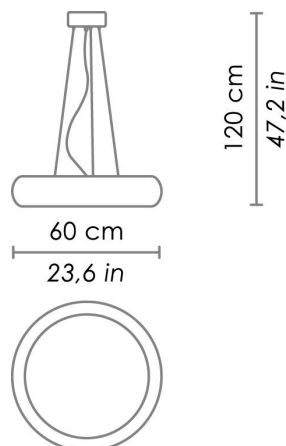

TREVISO

HANGING

E27 IP20 CE

AI LIGHTS
LATTI

A collection of hanging, ceiling and wall lamps in satin finish triplex opal blown glass. Metal parts are available in the following finishes: matt white, black or grey painted. The Treviso collection can be customised in colours on request.

LED 2700K - 4000K on request
Colour options on request with minimum quantities

CODE	COLOR
LL121303B	White
LL121303G	White - grey
LL121303N	White - black

DIMENSIONS AND HOLES	
Dimensions	Ø 60 cm / Ø 23,6 in

ILLUMINOTECHNICAL SPECIFICATIONS	
Source	E27
Total Watt	3 x 42 HS
Lamp life	minimum 3 years guaranteed

ILLUMINOTECHNICAL SPECIFICATIONS	
Driver	included
Voltage	220-240 V
Frequency	50 - 60 HZ

PHYSICAL SPECIFICATIONS	
Thermal dissipation	passive

We reserve the right to change the specifications of our product. For the latest information on the product visit www.zafferanoitalia.com