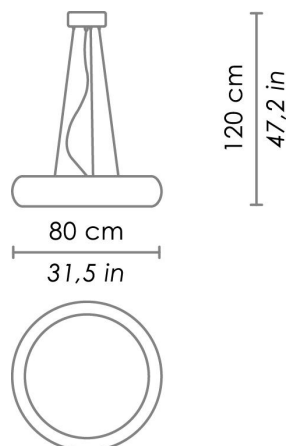

TREVISO

HANGING

E27 IP20 CE

AI LIGHTS
LATTI

A collection of hanging, ceiling and wall lamps in satin finish triplex opal blown glass. Metal parts are available in the following finishes: matt white, black or grey painted. The Treviso collection can be customised in colours on request.

LED 2700K - 4000K on request
Colour options on request with minimum quantities

CODE	COLOR
LL121403B	White
LL121403G	White - grey
LL121403N	White - black

DIMENSIONS AND HOLES	
Dimensions	Ø 80 cm / Ø 31,5 in

ILLUMINOTECHNICAL SPECIFICATIONS	
Source	E27
Total Watt	5 x 52 HS
Lamp life	minimum 3 years guaranteed

ILLUMINOTECHNICAL SPECIFICATIONS	
Driver	included
Voltage	220-240 V
Frequency	50 - 60 HZ

PHYSICAL SPECIFICATIONS	
Thermal dissipation	passive

We reserve the right to change the specifications of our product. For the latest information on the product visit www.zafferanoitalia.com