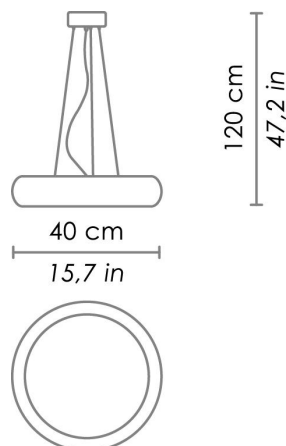

TREVISO

HANGING

LED dimmable

IP20

AI LIGHTS
LATTI

A collection of hanging, ceiling and wall lamps in satin finish triplex opal blown glass. Metal parts are available in the following finishes: matt white, black or grey painted. The Treviso collection can be customised in colours on request.

LED 2700K - 4000K on request

Colour options on request with minimum quantities

CODE	COLOR
LD123103B	White
LD123103G	White - grey
LD123103N	White - black

DIMENSIONS AND HOLES

Dimensions	Ø 40 cm / Ø 15,7 in

ILLUMINOTECHNICAL SPECIFICATIONS

Source	LED
Type	SMD
Total Watt	0 - 16 W
Lumen LED board	0 - 1502 lm
Colour temperature	3000 K
CRI	>80
Dimmer	1/10V Adjustable using a potentiometer
Lamp life	minimum 3 years guaranteed

ILLUMINOTECHNICAL SPECIFICATIONS

Driver	included
Voltage	220-240 V
Frequency	50 - 60 HZ

PHYSICAL SPECIFICATIONS