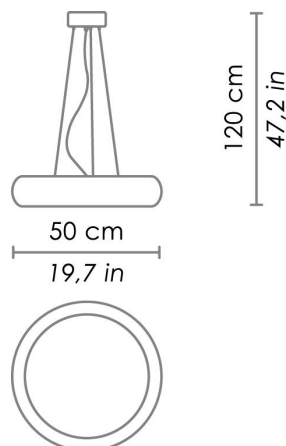

TREVISO

HANGING

LED dimmable

IP20

AI LIGHTS
LATTI

A collection of hanging, ceiling and wall lamps in satin finish triplex opal blown glass. Metal parts are available in the following finishes: matt white, black or grey painted. The Treviso collection can be customised in colours on request.

LED 2700K - 4000K on request

Colour options on request with minimum quantities

CODE	COLOR
LD123203B	White
LD123203G	White - grey
LD123203N	White - black

DIMENSIONS AND HOLES

Dimensions	Ø 50 cm / Ø 19,7 in

ILLUMINOTECHNICAL SPECIFICATIONS

Source	LED
Type	SMD
Total Watt	0 - 25 W
Lumen LED board	0 - 2117 lm
Colour temperature	3000 K
CRI	>80
Dimmer	1/10V Adjustable using a potentiometer
Lamp life	minimum 3 years guaranteed

ILLUMINOTECHNICAL SPECIFICATIONS

Driver	included
Voltage	220-240 V
Frequency	50 - 60 HZ

PHYSICAL SPECIFICATIONS