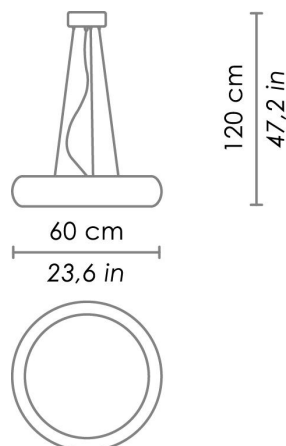

TREVISO

HANGING

LED dimmable

IP20

AI LIGHTS
LATTI

A collection of hanging, ceiling and wall lamps in satin finish triplex opal blown glass. Metal parts are available in the following finishes: matt white, black or grey painted. The Treviso collection can be customised in colours on request.

LED 2700K - 4000K on request

Colour options on request with minimum quantities

CODE	COLOR
LD123303B	White
LD123303G	White - grey
LD123303N	White - black

DIMENSIONS AND HOLES

Dimensions	Ø 60 cm / Ø 23,6 in

ILLUMINOTECHNICAL SPECIFICATIONS

Source	LED
Type	SMD
Total Watt	0 - 41 W
Lumen LED board	0 - 3791 lm
Colour temperature	3000 K
CRI	>80
Dimmer	1/10V Adjustable using a potentiometer
Lamp life	minimum 3 years guaranteed

ILLUMINOTECHNICAL SPECIFICATIONS

Driver	included
Voltage	220-240 V
Frequency	50 - 60 HZ

PHYSICAL SPECIFICATIONS