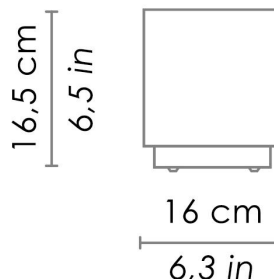

DADO

TABLE

AI LIGHTS
LATTI

Table lamps with chromed or matt white painted metal frame; diffuser in mouth-blown, satin-finish opal triplex glass. The Dado collection features a special magnet fixing system for the glass component: this system simplifies and speeds up the installation and is highly practical when standard maintenance is required. The product is suitable for indoor use only.

CODE COLOR

LL2022B	White	
LL2022C	Chrome	

DIMENSIONS AND HOLES

Dimensions 16 - 16 - 16,2 cm / 6,3 - 6,3 - 6,3 in

ILLUMINOTECHNICAL SPECIFICATIONS

Source	E27
Type	Bulb E27
Total Watt	1 x 28 HS
Lamp life	minimum 2 years guaranteed

ILLUMINOTECHNICAL SPECIFICATIONS

Driver	not included
Voltage	220-240 V
Frequency	50/60 Hz

PHYSICAL SPECIFICATIONS

We reserve the right to change the specifications of our product. For the latest information on the product visit www.zafferanoitalia.com