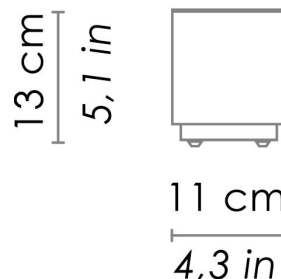

DADO

TABLE

AI LIGHTS
LATI

Table lamps with chromed or matt white painted metal frame; diffuser in mouth-blown, satin-finish opal triplex glass. The Dado collection features a special magnet fixing system for the glass component: this system simplifies and speeds up the installation and is highly practical when standard maintenance is required. The product is suitable for indoor use only.

CODE	COLOR
LD2024B	White
LD2024C	Chrome

DIMENSIONS AND HOLES

Dimensions 11 - 11 - 12,7 cm / 4,3 - 4,3 - 5 in

ILLUMINOTECHNICAL SPECIFICATIONS

Source	LED
Type	SMD
Power LED	4 W
Total Watt	4 W
Lumen LED board	420 lm
Lumen lamp	190 lm
Colour temperature	3000 K
CRI	>80
Lamp life	minimum 2 years guaranteed

ILLUMINOTECHNICAL SPECIFICATIONS

Driver	included
Voltage	220-240 V

PHYSICAL SPECIFICATIONS

Thermal dissipation	passive