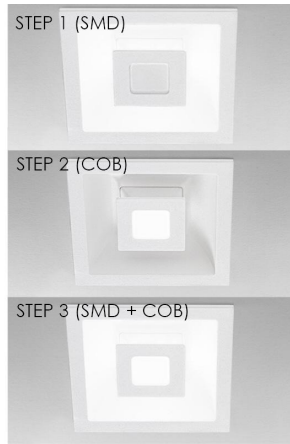

AI LIGHTS
LATI

COLLECTION

ECLIPSE QUADRA

RECESSED

ECLIPSE QUADRA

RECESSED

AI LIGHTS
LATTI

Recessed lamps with a matt white painted die-cast aluminium frame and a satin-finish polycarbonate diffuser. Eclipse combines two light sources, with different lighting effects, with one driver, controlled by a standard switch (per the 3-steps version). Also available in the "full light" on off version. The product is suitable for indoor use only.

CODE	COLOR
LD0013B3	White

DIMENSIONS AND HOLES

Dimensions	12 - 12 - 3,5 cm / 4,7 - 4,7 - 1,4 in
Hole for fitting	11 - 11 cm / 4,3 - 4,3 in

ILLUMINOTECHNICAL SPECIFICATIONS

Source	LED
Type	SMD + COB
Power LED	6,8 + 6,8 W
Total Watt	7 + 7 W
Lumen lamp	170 + 600 lm
Beam angle	100°
Colour temperature	3000 K
CRI	>80
Lamp life	minimum 2 years guaranteed