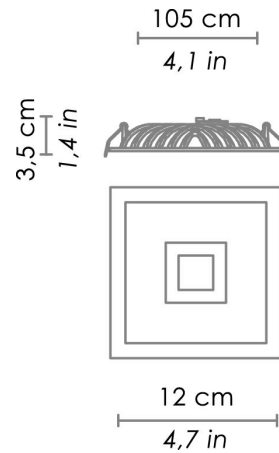

ECLIPSE QUADRA

RECESSED

AI LIGHTS
LATTI

Recessed lamps with a matt white painted die-cast aluminium frame and a satin-finish polycarbonate diffuser. Eclipse combines two light sources, with different lighting effects, with one driver, controlled by a standard switch (per the 3-steps version). Also available in the "full light" on off version. The product is suitable for indoor use only.

CODE	COLOR
LD0013B3	White

DIMENSIONS AND HOLES

Dimensions	12 - 12 - 3,5 cm / 4,7 - 4,7 - 1,4 in
Hole for fitting	11 - 11 cm / 4,3 - 4,3 in

ILLUMINOTECHNICAL SPECIFICATIONS

Source	LED
Type	SMD + COB
Power LED	6,8 + 6,8 W
Total Watt	7 + 7 W
Lumen lamp	170 + 600 lm
Beam angle	100°
Colour temperature	3000 K
CRI	>80
Lamp life	minimum 2 years guaranteed

ILLUMINOTECHNICAL SPECIFICATIONS

Driver	included
Driver OUTPUT	160 mA - 250 mA
Voltage	100-240 V
Frequency	50/60 Hz