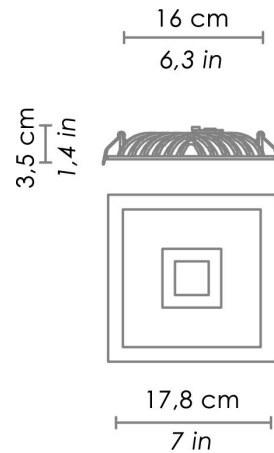

ECLIPSE QUADRA

RECESSED

AI LIGHTS
LATTI

Recessed lamps with a matt white painted die-cast aluminium frame and a satin-finish polycarbonate diffuser. Eclipse combines two light sources, with different lighting effects, with one driver, controlled by a standard switch (per the 3-steps version). Also available in the "full light" on off version. The product is suitable for indoor use only.

CODE	COLOR
LD0015B3	White

DIMENSIONS AND HOLES

Dimensions	17,8 - 17,8 - 3,5 cm / 7 - 7 - 1,4 in
Hole for fitting	16 - 16 cm / 6,3 - 6,3 in

ILLUMINOTECHNICAL SPECIFICATIONS

Source	LED
Type	SMD + COB
Power LED	13,6 + 13,6 W
Total Watt	14 + 14 W
Lumen lamp	460 + 1015 lm
Beam angle	100°
Colour temperature	3000 K
CRI	>80
Lamp life	minimum 2 years guaranteed

ILLUMINOTECHNICAL SPECIFICATIONS

Driver	included
Driver OUTPUT	300 mA - 260 mA
Voltage	100-240 V
Frequency	50/60 Hz