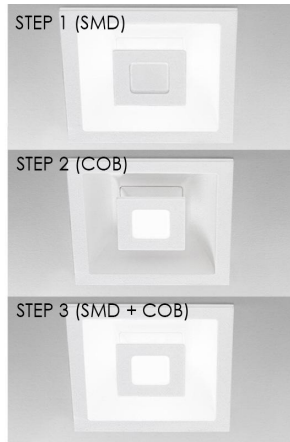

AI LIGHTS LATI

COLLECTION

ECLIPSE QUADRA

RECESSED

ECLIPSE QUADRA

RECESSED

AI LIGHTS
LATTI

Recessed lamps with a matt white painted die-cast aluminium frame and a satin-finish polycarbonate diffuser. Eclipse combines two light sources, with different lighting effects, with one driver, controlled by a standard switch (per the 3-steps version). Also available in the "full light" on off version. The product is suitable for indoor use only.

CODE	COLOR
LD0015B3	White

DIMENSIONS AND HOLES

Dimensions	17,8 - 17,8 - 3,5 cm / 7 - 7 - 1,4 in
Hole for fitting	16 - 16 cm / 6,3 - 6,3 in

ILLUMINOTECHNICAL SPECIFICATIONS

Source	LED
Type	SMD + COB
Power LED	13,6 + 13,6 W
Total Watt	14 + 14 W
Lumen lamp	460 + 1015 lm
Beam angle	100°
Colour temperature	3000 K
CRI	>80
Lamp life	minimum 2 years guaranteed