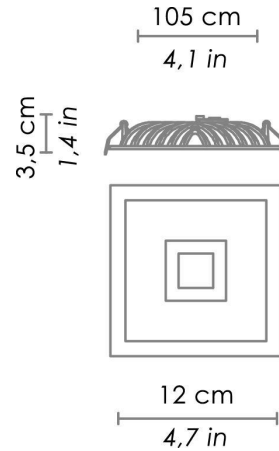

ECLIPSE QUADRA

RECESSED

AI LIGHTS
LATTI

Recessed lamps with a matt white painted die-cast aluminium frame and a satin-finish polycarbonate diffuser. The product is suitable for indoor use only.

CODE COLOR

LD0018B3

White

DIMENSIONS AND HOLES

Dimensions	12 - 12 - 3,5 cm / 4,7 - 4,7 - 1,4 in
Hole for fitting	11 - 11 cm / 4,3 - 4,3 in

ILLUMINOTECHNICAL SPECIFICATIONS

Source	LED
Type	SMD + COB
Power LED	13,6 W
Total Watt	14 W
Lumen lamp	770 lm
Beam angle	100°
Colour temperature	3000 K
CRI	>80
Lamp life	minimum 2 years guaranteed

ILLUMINOTECHNICAL SPECIFICATIONS

Driver	included
Driver OUTPUT	160 mA - 250 mA
Voltage	100-240 V
Frequency	50/60 Hz

PHYSICAL SPECIFICATIONS