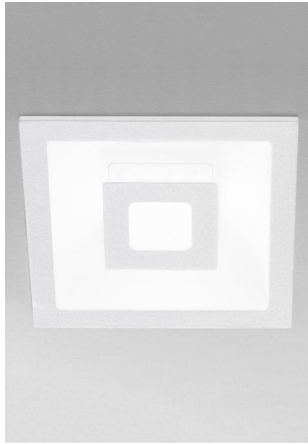

AI LIGHTS
LATI

COLLECTION

ECLIPSE QUADRA

RECESSED

ECLIPSE QUADRA

RECESSED

AI LIGHTS
LATTI

Recessed lamps with a matt white painted die-cast aluminium frame and a satin-finish polycarbonate diffuser. The product is suitable for indoor use only.

CODE COLOR

LD0018B3

White

DIMENSIONS AND HOLES

Dimensions	12 - 12 - 3,5 cm / 4,7 - 4,7 - 1,4 in
Hole for fitting	11 - 11 cm / 4,3 - 4,3 in

ILLUMINOTECHNICAL SPECIFICATIONS

Source	LED
Type	SMD + COB
Power LED	13,6 W
Total Watt	14 W
Lumen lamp	770 lm
Beam angle	100°
Colour temperature	3000 K
CRI	>80
Lamp life	minimum 2 years guaranteed