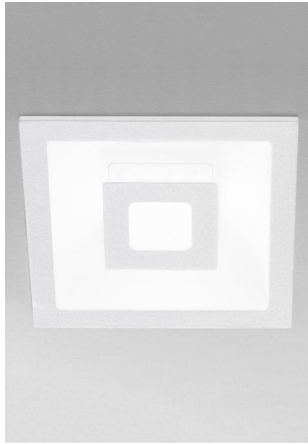

AI LIGHTS  
LATI

COLLECTION

ECLIPSE QUADRA

RECESSED

# ECLIPSE QUADRA

RECESSED

AI LIGHTS  
LATTI

Recessed lamps with a matt white painted die-cast aluminium frame and a satin-finish polycarbonate diffuser. The product is suitable for indoor use only.

CODE	COLOR
LD0019B3	White 

DIMENSIONS AND HOLES	
Dimensions	17,8 - 17,8 - 3,5 cm / 7 - 7 - 1,4 in
Hole for fitting	16 - 16 cm / 6,3 - 6,3 in

ILLUMINOTECHNICAL SPECIFICATIONS	
Source	LED
Type	SMD + COB
Power LED	27,2 W
Total Watt	28 W
Lumen lamp	1500 lm
Beam angle	100°
Colour temperature	3000 K
CRI	>80
Lamp life	minimum 2 years guaranteed