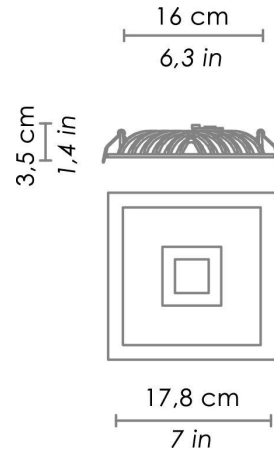

ECLIPSE QUADRA

RECESSED

AI LIGHTS
LATTI

Recessed lamps with a matt white painted die-cast aluminium frame and a satin-finish polycarbonate diffuser. The product is suitable for indoor use only.

CODE	COLOR
LD0019B3	White

DIMENSIONS AND HOLES	
Dimensions	17,8 - 17,8 - 3,5 cm / 7 - 7 - 1,4 in
Hole for fitting	16 - 16 cm / 6,3 - 6,3 in

ILLUMINOTECHNICAL SPECIFICATIONS	
Source	LED
Type	SMD + COB
Power LED	27,2 W
Total Watt	28 W
Lumen lamp	1500 lm
Beam angle	100°
Colour temperature	3000 K
CRI	>80
Lamp life	minimum 2 years guaranteed

ILLUMINOTECHNICAL SPECIFICATIONS	
Driver	included
Driver OUTPUT	300 mA - 260 mA
Voltage	100-240 V
Frequency	50/60 Hz

PHYSICAL SPECIFICATIONS