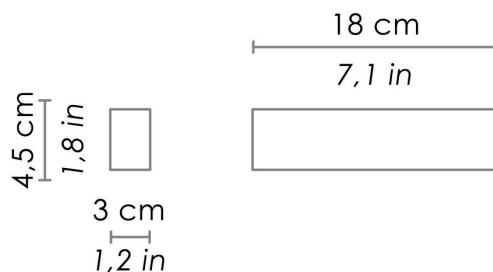

SLAT

WALL

AI LIGHTS
LATTI

Wall lamps with a matt white, dark grey or corten painted die-cast aluminium frame and a satin finish polycarbonate diffuser. The high IP rating (IP65) makes the lamps ideal for indoor and outdoor use.

CODE	COLOR
LD0150B3	White
LD0150G3	Dark grey
LD0150R3	Rust

DIMENSIONS AND HOLES

Dimensions 4,5 - 18 - 3 cm / 1,8 - 7,1 - 1,2 in

ILLUMINOTECHNICAL SPECIFICATIONS

Source	LED
Type	SMD
Power LED	7,8 W
Total Watt	8 W
Lumen LED board	322 lm
Lumen lamp	322 lm
Beam angle	70°
Colour temperature	3000 K
CRI	>80
Lamp life	minimum 2 years guaranteed

ILLUMINOTECHNICAL SPECIFICATIONS

Driver	included
Voltage	220-240 V
Frequency	50 - 60 HZ