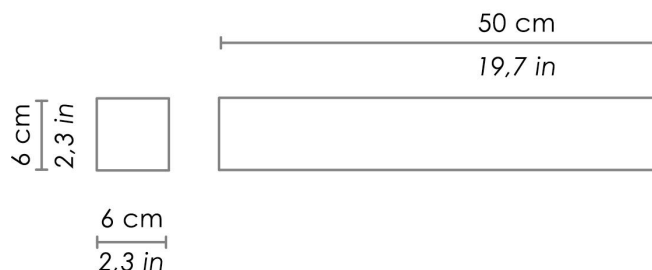

SLAT

WALL

AI LIGHTS
LATTI

Lampade da parete con struttura in pressofusione di alluminio verniciato bianco opaco, grigio scuro o corten, diffusore in policarbonato. L'elevato grado di protezione (IP65) rende il prodotto adatto all'uso esterno ed interno.

CODE	COLOR
LD0152B3	White
LD0152G3	Dark grey
LD0152R3	Rust

DIMENSIONS AND HOLES	
Dimensions	6 - 50 - 6 cm / 2,3 - 19,7 - 2,3 in

ILLUMINOTECHNICAL SPECIFICATIONS	
Source	LED
Type	SMD
Power LED	2 x 9 W
Total Watt	2 x 10 W
Lumen LED board	2 x 909 lm
Lumen lamp	2 x 750 lm
Beam angle	107°
Colour temperature	3000 K
CRI	>80
Lamp life	minimum 2 years guaranteed

ILLUMINOTECHNICAL SPECIFICATIONS	
Driver	included
Voltage	220-240 V
Frequency	50/60 Hz