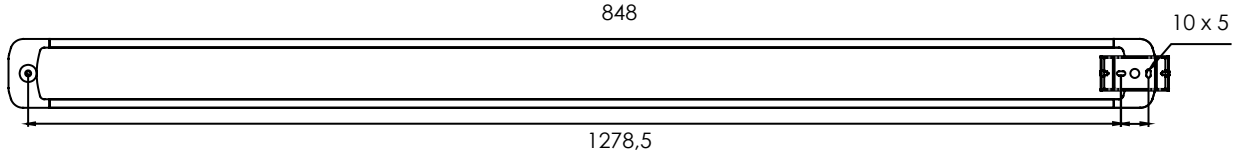

# ISTRUZIONI DI MONTAGGIO / OPERATION INSTRUCTION

STRIPE lampada a sospensione / hanging lamp  
LD0370B3; LD0371B3

LED NON SOSTITUIBILE /  
LED NOT REPLACEABLE

NON INCLUSO /  
NOT INCLUDED

AI LATTI  
LIGHTS

Distanza fori per fissaggio - mm / distance holes for fixing - mm

LD0370B3

LD0371B3

LED IP20 CE dimmerabile / dimmable - 3000K - CRI>90 - 200-240V - 50/60 Hz

DIMENSIONS	CODE	POWER LED	TOTAL ABSORPTION	LUMEN LED BOARD	LUMEN LAMP
90,8 - h 150 cm / 35,7 - h 59 in	<b>LD0370B3</b>	23 W	25 W	2580 lm	1800 lm
134 - h 150 cm / 52,8 - h 59 in	<b>LD0371B3</b>	35 W	39 W	3920 lm	2750 lm