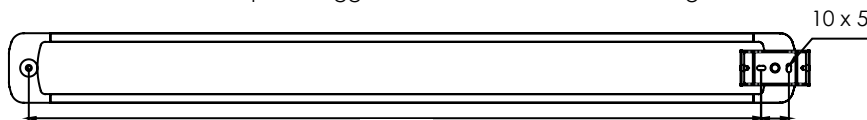

# ISTRUZIONI DI MONTAGGIO / OPERATION INSTRUCTION

STRIPE lampada a sospensione / hanging lamp  
LD0370B3; LD0371B3

LED NON SOSTITUIBILE /  
LED NOT REPLACEABLE

NON INCLUSO /  
NOT INCLUDED

AI LATTI  
LIGHTS

Distanza fori per fissaggio - mm / distance holes for fixing - mm

LD0370B3

LD0371B3

LED IP20 CE dimmerabile / dimmable - 3000K - CRI>90 - 200-240V - 50/60 Hz

DIMENSIONS	CODE	POWER LED	TOTAL ABSORPTION	LUMEN LED BOARD	LUMEN LAMP
90,8 - h 150 cm / 35,7 - h 59 in	<b>LD0370B3</b>	23 W	25 W	2580 lm	1800 lm
134 - h 150 cm / 52,8 - h 59 in	<b>LD0371B3</b>	35 W	39 W	3920 lm	2750 lm