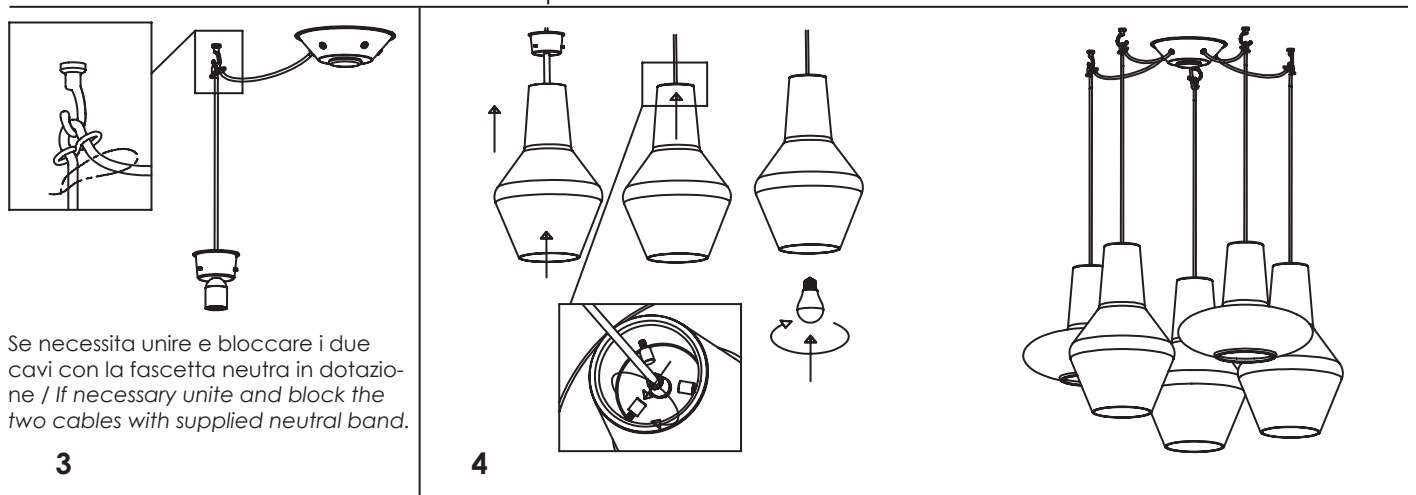

NON INCLUSO /  
NOT INCLUDED

ROSONE PER SOSPENSIONE 1 LUCE / CANOPY FOR HANGING LAMP 1 LIGHT

LGR0001; LGR0002

LGR0006; LGR0016

ROSONE A INCASSO PER SOSPENSIONE 1 LUCE - INSTALLAZIONE SU CARTONGESSO /  
 RECESSED CANOPY FOR HANGING LAMP 1 LIGHT - INSTALLATION ON PLASTERBOARD

LGR0011; LGR0012

ROSONE PER SOSPENSIONE 2,3,5 O 8 LUCI / CANOPY FOR HANGING LAMP 2,3,5 O 8 LIGHTS

∅ 18 cm  
∅ 7.1 in

5 cm  
1.9 in

LGR0004; LGR0014

LGR0003; LGR0013

LGR0005; LGR0015

LGR0008; LGR0018

1

2

L = cavo marrone / brown cable

N = cavo blu / blue cable

⚡ = cavo giallo-verde / yellow-green cable

3

4