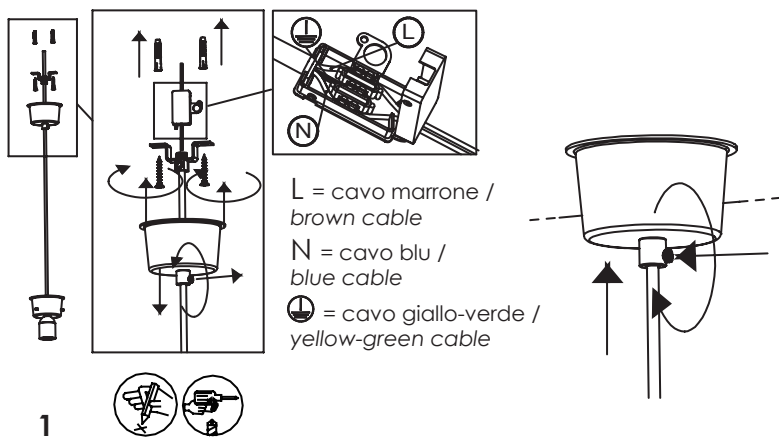

E27 220-240V IP20

DIMENSIONS	CODE	LAMP CONNECTION	WATT MAX
Ø 25 - h max 130 cm / Ø 9.8 - h max 51.2 in	LRM01--	E27	1 x 70W HS
Ø 32 - h max 130 cm / Ø 12.6 - h max 51.2 in	LGL01--	E27	1 x 70W HS
Ø 25 - h max 300 cm / Ø 9.8 - h max 118.1 in	LRM11--	E27	1 x 70W HS
Ø 32 - h max 300 cm / Ø 12.6 - h max 118.1 in	LGL11--	E27	1 x 70W HS
Ø 25 - h max 500 cm / Ø 9.8 - h max 196.8 in	LRM21--	E27	1 x 70W HS
Ø 32 - h max 500 cm / Ø 12.6 - h max 196.8 in	LGL21--	E27	1 x 70W HS

### ELEMENTO Componibile - GRUPPO LUCE / MODULAR ELEMENT - LAMP COMPONENT KIT

NON PRODOTTO IN ITALIA IMPORTATO DA / NOT PRODUCED IN ITALY IMPORTED BY  
Zafferano srl - Viale dell'Industria, 26 - 31055 Quinto di Treviso, Italy  
www.zafferanoitalia.com

NON INCLUSO /  
NOT INCLUDED

ROSONE PER SOSPENSIONE 1 LUCE / CANOPY FOR HANGING LAMP 1 LIGHT

LGR0001; LGR0002

LGR0006; LGR0016

ROSONE A INCASSO PER SOSPENSIONE 1 LUCE - INSTALLAZIONE SU CARTONGESSO /  
 RECESSED CANOPY FOR HANGING LAMP 1 LIGHT - INSTALLATION ON PLASTERBOARD