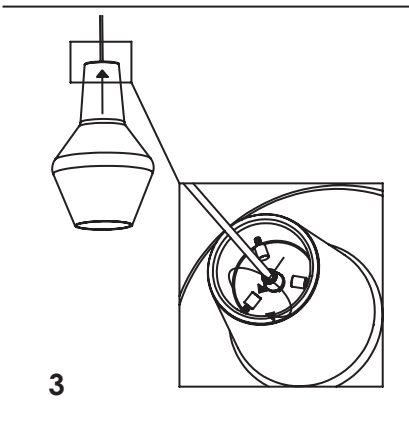

ROSONE PER SOSPENSIONE 1 LUCE / CANOPY FOR HANGING LAMP 1 LIGHT

LGR0001; LGR0002

LGR0006; LGR0016