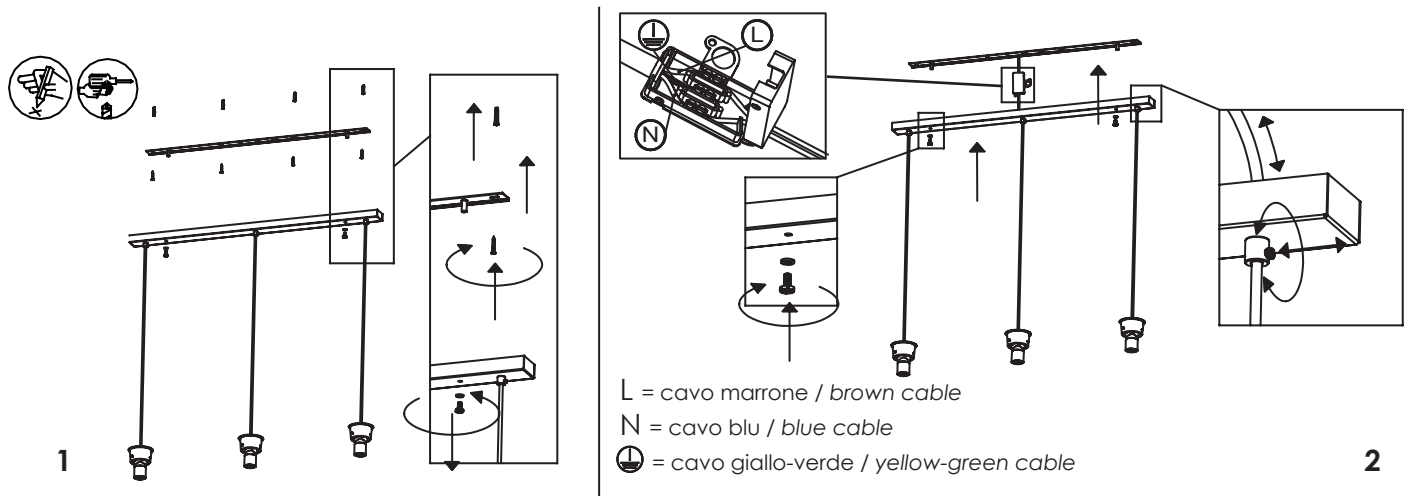

ROSONE PER SOSPENSIONE 3 O 5 LUCI / CANOPY FOR HANGING LAMP 3 OR 5 LIGHTS

LGR0043; LGR0053

LGR0045; LGR0055