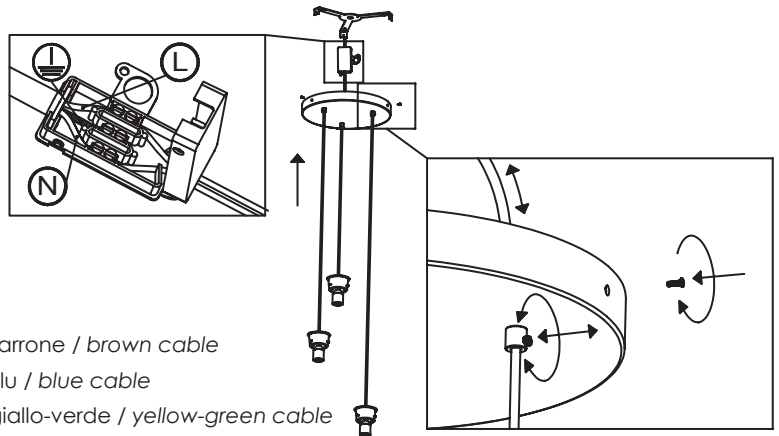

ROSONE PER SOSPENSIONE 3 O 5 LUCI / CANOPY FOR HANGING LAMP 3 OR 5 LIGHTS

LGR0043; LGR0053

LGR0045; LGR0055

ROSONE PER SOSPENSIONE 3 O 5 LUCI / CANOPY FOR HANGING LAMP 3 OR 5 LIGHTS

LGR0023; LGR0033

LGR0025; LGR0035

1

2

L = cavo marrone / brown cable

N = cavo blu / blue cable

⚡ = cavo giallo-verde / yellow-green cable

3

4