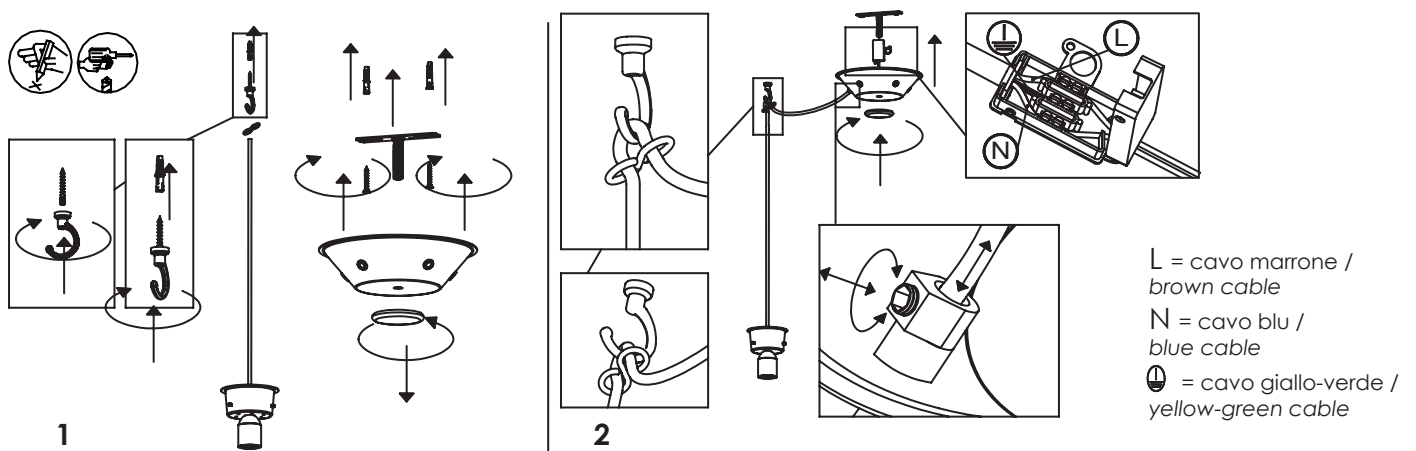

NON INCLUSO /  
NOT INCLUDED

ROSONE PER SOSPENSIONE 1 LUCE / CANOPY FOR HANGING LAMP 1 LIGHT

LGR0001; LGR0002

LGR0006; LGR0016

ROSONE A INCASSO PER SOSPENSIONE 1 LUCE - INSTALLAZIONE SU CARTONGESSO /  
 RECESSED CANOPY FOR HANGING LAMP 1 LIGHT - INSTALLATION ON PLASTERBOARD

LGR0011; LGR0012

ROSONE PER SOSPENSIONE 2,3,5 O 8 LUCI / CANOPY FOR HANGING LAMP 2,3,5 O 8 LIGHTS

∅ 18 cm  
∅ 7.1 in

5 cm  
1.9 in

LGR0004; LGR0014

LGR0003; LGR0013

LGR0005; LGR0015

LGR0008; LGR0018

1

2

L = cavo marrone / brown cable

N = cavo blu / blue cable

⚡ = cavo giallo-verde / yellow-green cable

3

4