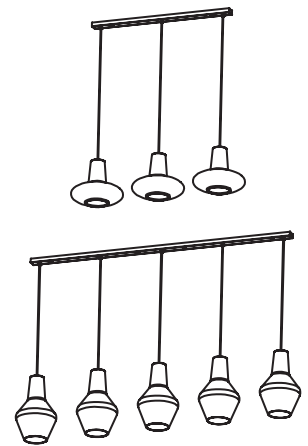

NON INCLUSO /  
NOT INCLUDED

ROSONE PER SOSPENSIONE 1 LUCE / CANOPY FOR HANGING LAMP 1 LIGHT

LGR0001; LGR0002

LGR0006; LGR0016

ROSONE A INCASSO PER SOSPENSIONE 1 LUCE - INSTALLAZIONE SU CARTONGESSO /  
 RECESSED CANOPY FOR HANGING LAMP 1 LIGHT - INSTALLATION ON PLASTERBOARD

LGR0011; LGR0012

ROSONE PER SOSPENSIONE 2,3,5 O 8 LUCI / CANOPY FOR HANGING LAMP 2,3,5 O 8 LIGHTS

∅ 18 cm  
∅ 7.1 in

5 cm  
1.9 in

LGR0004; LGR0014

LGR0003; LGR0013

LGR0005; LGR0015

LGR0008; LGR0018

ROSONE PER SOSPENSIONE 3 O 5 LUCI / CANOPY FOR HANGING LAMP 3 OR 5 LIGHTS

LGR0043; LGR0053

LGR0045; LGR0055

ROSONE PER SOSPENSIONE 3 O 5 LUCI / CANOPY FOR HANGING LAMP 3 OR 5 LIGHTS

LGR0023; LGR0033

LGR0025; LGR0035

1

2

L = cavo marrone / brown cable

N = cavo blu / blue cable

⚡ = cavo giallo-verde / yellow-green cable

3

4