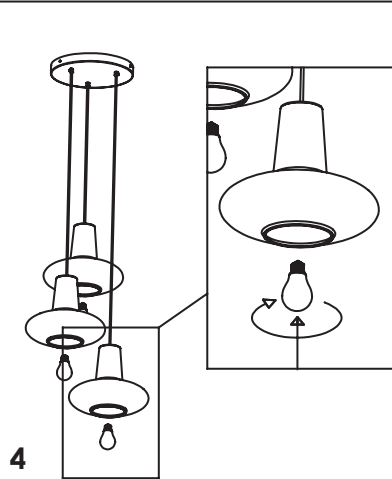

ROSONE PER SOSPENSIONE 3 O 5 LUCI / CANOPY FOR HANGING LAMP 3 OR 5 LIGHTS

LGR0043; LGR0053

LGR0045; LGR0055

ROSONE PER SOSPENSIONE 3 O 5 LUCI / CANOPY FOR HANGING LAMP 3 OR 5 LIGHTS

LGR0023; LGR0033

LGR0025; LGR0035

1

2

L = cavo marrone / brown cable

N = cavo blu / blue cable

⚡ = cavo giallo-verde / yellow-green cable

3

4