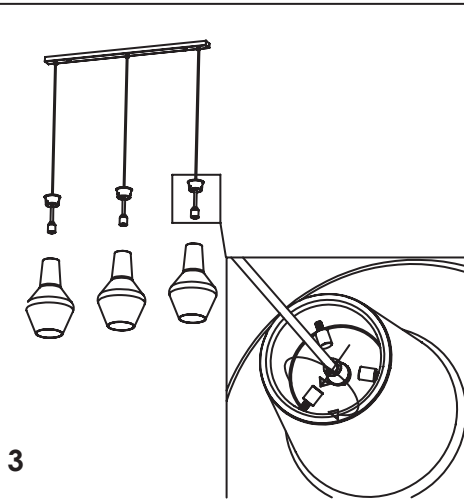

ROSONE PER SOSPENSIONE 3 O 5 LUCI / CANOPY FOR HANGING LAMP 3 OR 5 LIGHTS

LGR0043; LGR0053

LGR0045; LGR0055