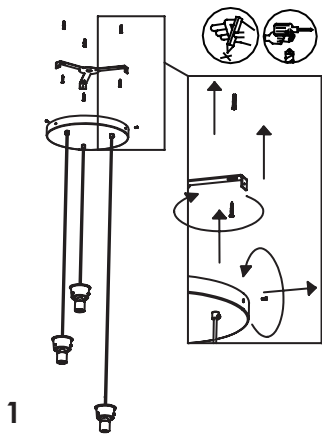

E27 220-240V IP20

DIMENSIONS	CODE	LAMP CONNECTION	WATT MAX
Ø 25 - h max 130 cm / Ø 9.8 - h max 51.2 in	LRM01--	E27	1 x 70W HS
Ø 32 - h max 130 cm / Ø 12.6 - h max 51.2 in	LGL01--	E27	1 x 70W HS
Ø 25 - h max 300 cm / Ø 9.8 - h max 118.1 in	LRM11--	E27	1 x 70W HS
Ø 32 - h max 300 cm / Ø 12.6 - h max 118.1 in	LGL11--	E27	1 x 70W HS
Ø 25 - h max 500 cm / Ø 9.8 - h max 196.8 in	LRM21--	E27	1 x 70W HS
Ø 32 - h max 500 cm / Ø 12.6 - h max 196.8 in	LGL21--	E27	1 x 70W HS

LGR0011; LGR0012

ROSONE PER SOSPENSIONE 2,3,5 O 8 LUCI / CANOPY FOR HANGING LAMP 2,3,5 O 8 LIGHTS

∅ 18 cm  
∅ 7.1 in

5 cm  
1.9 in

LGR0004; LGR0014

LGR0003; LGR0013

LGR0005; LGR0015

LGR0008; LGR0018

ROSONE PER SOSPENSIONE 3 O 5 LUCI / CANOPY FOR HANGING LAMP 3 OR 5 LIGHTS

LGR0043; LGR0053

LGR0045; LGR0055

ROSONE PER SOSPENSIONE 3 O 5 LUCI / CANOPY FOR HANGING LAMP 3 OR 5 LIGHTS

LGR0023; LGR0033

LGR0025; LGR0035

1

2

L = cavo marrone / brown cable

N = cavo blu / blue cable

⚡ = cavo giallo-verde / yellow-green cable

3

4