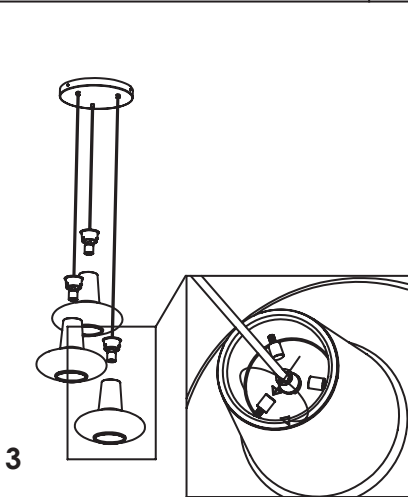

1

2

L = cavo marrone / brown cable

N = cavo blu / blue cable

⚡ = cavo giallo-verde / yellow-green cable

3

4