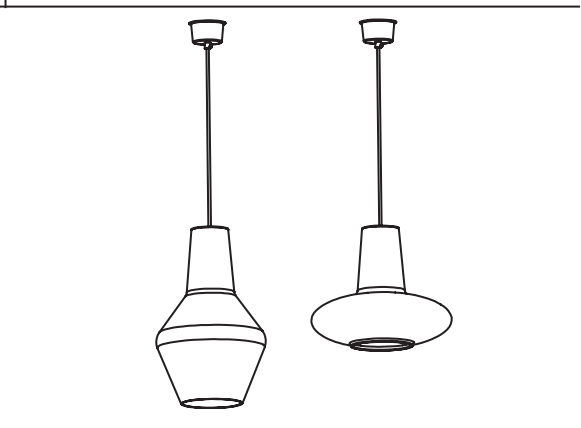

E27 220-240V IP20

DIMENSIONS	CODE	LAMP CONNECTION	WATT MAX
Ø 25 - h max 130 cm / Ø 9.8 - h max 51.2 in	LRM01--	E27	1 x 70W HS
Ø 32 - h max 130 cm / Ø 12.6 - h max 51.2 in	LGL01--	E27	1 x 70W HS
Ø 25 - h max 300 cm / Ø 9.8 - h max 118.1 in	LRM11--	E27	1 x 70W HS
Ø 32 - h max 300 cm / Ø 12.6 - h max 118.1 in	LGL11--	E27	1 x 70W HS
Ø 25 - h max 500 cm / Ø 9.8 - h max 196.8 in	LRM21--	E27	1 x 70W HS
Ø 32 - h max 500 cm / Ø 12.6 - h max 196.8 in	LGL21--	E27	1 x 70W HS

NON INCLUSO /  
NOT INCLUDED

ROSONE PER SOSPENSIONE 1 LUCE / CANOPY FOR HANGING LAMP 1 LIGHT

LGR0001; LGR0002

LGR0006; LGR0016

ROSONE A INCASSO PER SOSPENSIONE 1 LUCE - INSTALLAZIONE SU CARTONGESSO /  
 RECESSED CANOPY FOR HANGING LAMP 1 LIGHT - INSTALLATION ON PLASTERBOARD