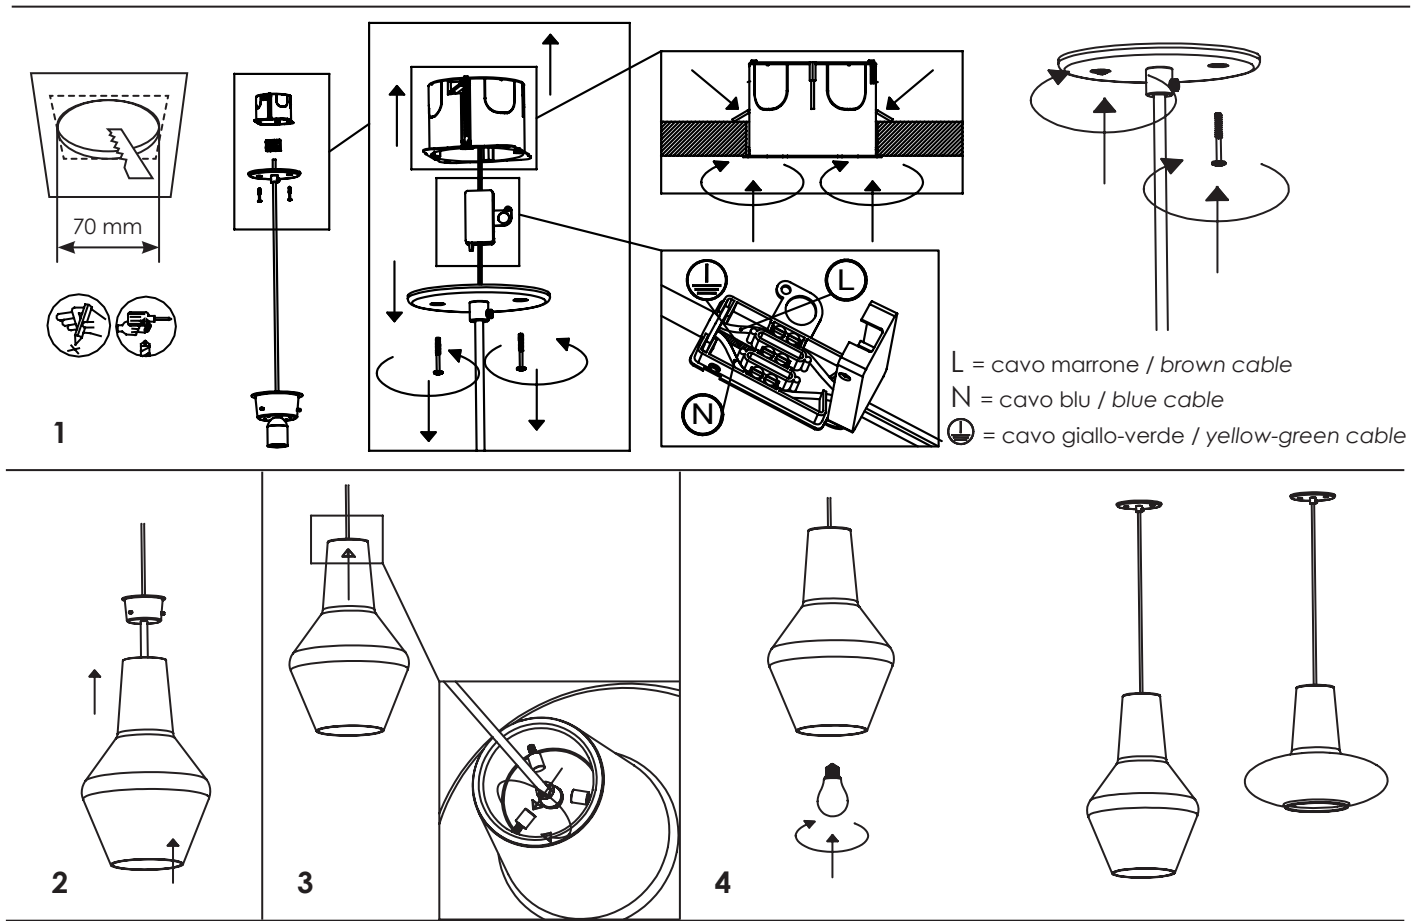

E27 220-240V IP20

DIMENSIONS	CODE	LAMP CONNECTION	WATT MAX
Ø 25 - h max 130 cm / Ø 9.8 - h max 51.2 in	LRM01--	E27	1 x 70W HS
Ø 32 - h max 130 cm / Ø 12.6 - h max 51.2 in	LGL01--	E27	1 x 70W HS
Ø 25 - h max 300 cm / Ø 9.8 - h max 118.1 in	LRM11--	E27	1 x 70W HS
Ø 32 - h max 300 cm / Ø 12.6 - h max 118.1 in	LGL11--	E27	1 x 70W HS
Ø 25 - h max 500 cm / Ø 9.8 - h max 196.8 in	LRM21--	E27	1 x 70W HS
Ø 32 - h max 500 cm / Ø 12.6 - h max 196.8 in	LGL21--	E27	1 x 70W HS

NON INCLUSO /  
NOT INCLUDED

ROSONE PER SOSPENSIONE 1 LUCE / CANOPY FOR HANGING LAMP 1 LIGHT

LGR0001; LGR0002

LGR0006; LGR0016

ROSONE A INCASSO PER SOSPENSIONE 1 LUCE - INSTALLAZIONE SU CARTONGESSO /  
 RECESSED CANOPY FOR HANGING LAMP 1 LIGHT - INSTALLATION ON PLASTERBOARD

LGR0011; LGR0012

ROSONE PER SOSPENSIONE 2,3,5 O 8 LUCI / CANOPY FOR HANGING LAMP 2,3,5 O 8 LIGHTS

∅ 18 cm  
∅ 7.1 in

5 cm  
1.9 in

LGR0004; LGR0014

LGR0003; LGR0013

LGR0005; LGR0015

LGR0008; LGR0018