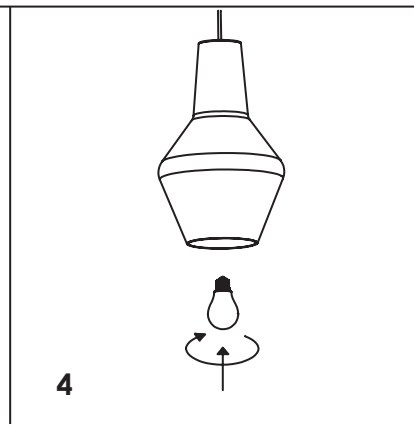

ROSONE PER SOSPENSIONE 1 LUCE / CANOPY FOR HANGING LAMP 1 LIGHT

LGR0001; LGR0002

LGR0006; LGR0016