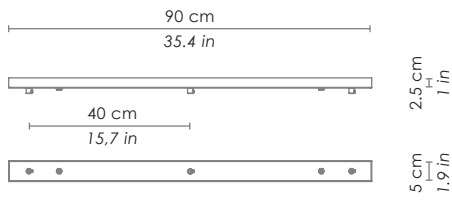

ROSONE PER SOSPENSIONE 3 O 5 LUCI / CANOPY FOR HANGING LAMP 3 OR 5 LIGHTS

LGR0043; LGR0053