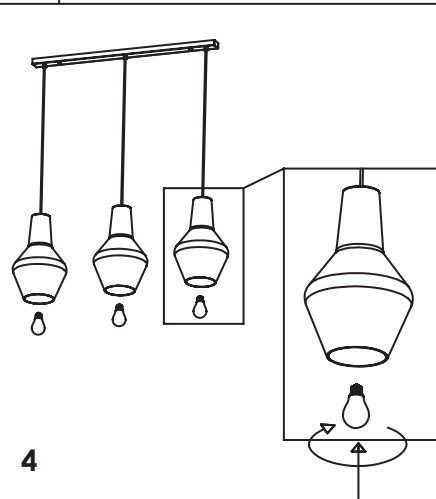

ROSONE PER SOSPENSIONE 3 O 5 LUCI / CANOPY FOR HANGING LAMP 3 OR 5 LIGHTS

LGR0043; LGR0053

LGR0045; LGR0055