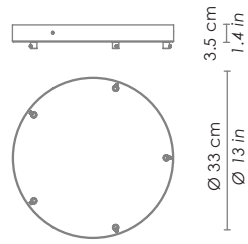

LGR0025; LGR0035