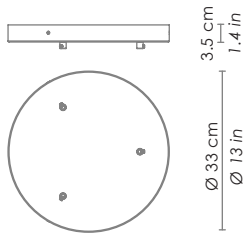

ROSONE PER SOSPENSIONE 3 O 5 LUCI / CANOPY FOR HANGING LAMP 3 OR 5 LIGHTS

LGR0023; LGR0033