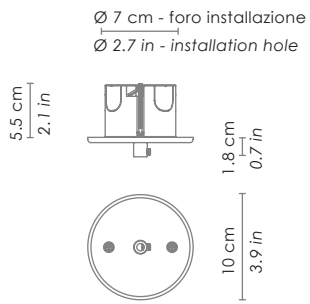

E27 220-240V IP20

DIMENSIONS	CODE	LAMP CONNECTION	WATT MAX
Ø 25 - h max 130 cm / Ø 9.8 - h max 51.2 in	LRM01--	E27	1 x 70W HS
Ø 32 - h max 130 cm / Ø 12.6 - h max 51.2 in	LGL01--	E27	1 x 70W HS
Ø 25 - h max 300 cm / Ø 9.8 - h max 118.1 in	LRM11--	E27	1 x 70W HS
Ø 32 - h max 300 cm / Ø 12.6 - h max 118.1 in	LGL11--	E27	1 x 70W HS
Ø 25 - h max 500 cm / Ø 9.8 - h max 196.8 in	LRM21--	E27	1 x 70W HS
Ø 32 - h max 500 cm / Ø 12.6 - h max 196.8 in	LGL21--	E27	1 x 70W HS

NON INCLUSO /  
NOT INCLUDED

ROSONE PER SOSPENSIONE 1 LUCE / CANOPY FOR HANGING LAMP 1 LIGHT

LGR0001; LGR0002

LGR0006; LGR0016

ROSONE A INCASSO PER SOSPENSIONE 1 LUCE - INSTALLAZIONE SU CARTONGESSO /  
 RECESSED CANOPY FOR HANGING LAMP 1 LIGHT - INSTALLATION ON PLASTERBOARD

LGR0011; LGR0012

ROSONE PER SOSPENSIONE 2,3,5 O 8 LUCI / CANOPY FOR HANGING LAMP 2,3,5 O 8 LIGHTS

∅ 18 cm  
∅ 7.1 in

5 cm  
1.9 in

LGR0004; LGR0014

LGR0003; LGR0013

LGR0005; LGR0015

LGR0008; LGR0018