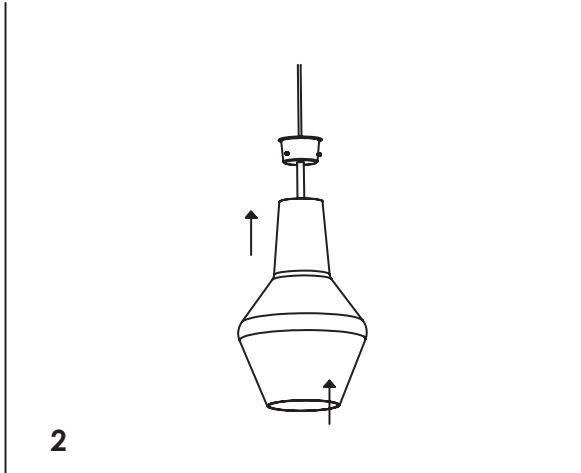

E27 220-240V IP20

DIMENSIONS	CODE	LAMP CONNECTION	WATT MAX
Ø 25 - h max 130 cm / Ø 9.8 - h max 51.2 in	LRM01--	E27	1 x 70W HS
Ø 32 - h max 130 cm / Ø 12.6 - h max 51.2 in	LGL01--	E27	1 x 70W HS
Ø 25 - h max 300 cm / Ø 9.8 - h max 118.1 in	LRM11--	E27	1 x 70W HS
Ø 32 - h max 300 cm / Ø 12.6 - h max 118.1 in	LGL11--	E27	1 x 70W HS
Ø 25 - h max 500 cm / Ø 9.8 - h max 196.8 in	LRM21--	E27	1 x 70W HS
Ø 32 - h max 500 cm / Ø 12.6 - h max 196.8 in	LGL21--	E27	1 x 70W HS

NON INCLUSO /  
NOT INCLUDED

ROSONE PER SOSPENSIONE 1 LUCE / CANOPY FOR HANGING LAMP 1 LIGHT

LGR0001; LGR0002

LGR0006; LGR0016

ROSONE A INCASSO PER SOSPENSIONE 1 LUCE - INSTALLAZIONE SU CARTONGESSO /  
 RECESSED CANOPY FOR HANGING LAMP 1 LIGHT - INSTALLATION ON PLASTERBOARD