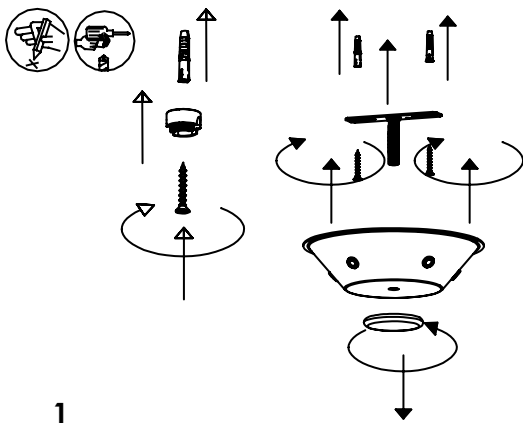

ROSONE PER SOSPENSIONE 2, 3, 5 O 8 LUCI / CANOPY FOR HANGING LAMP 2, 3, 5 OR 8 LIGHTS

∅ 18 cm  
∅ 7.1 in

5 cm  
1.9 in

LGR0004; LGR0014

LGR0003; LGR0013

LGR0005; LGR0015

LGR0008; LGR0018

1

2

L = cavo marrone /  
brown cable  
N = cavo blu /  
blue cable  
⊕ = cavo giallo-verde /  
yellow-green cable

3

4

NON PRODOTTO IN ITALIA IMPORTATO DA / NOT PRODUCED IN ITALY IMPORTED BY  
**Zafferano srl** - Viale dell'Industria, 26 - 31055 Quinto di Treviso, Italy  
[www.zafferanoitalia.com](http://www.zafferanoitalia.com)