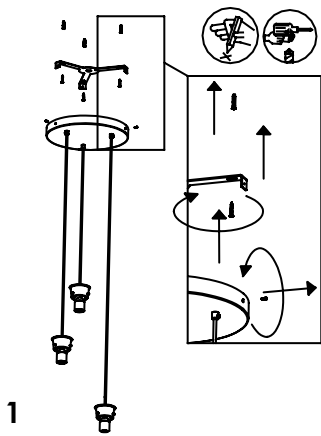

E27 220-240V IP20

DIMENSIONS	CODE	LAMP CONNECTION	WATT MAX
Ø 27.5 - h max 130 cm / Ø 10.8 - h max 51.2 in	<b>LBN01</b>	E27	1 x 70W HS
Ø 23 - h max 130 cm / Ø 9 - h max 51.2 in	<b>LCL01</b>	E27	1 x 70W HS
Ø 27.5 - h max 300 cm / Ø 10.8 - h max 118.1 in	<b>LBN11</b>	E27	1 x 70W HS
Ø 23 - h max 300 cm / Ø 9 - h max 118.1 in	<b>LCL11</b>	E27	1 x 70W HS
Ø 27.5 - h max 500 cm / Ø 10.8 - h max 196.8 in	<b>LBN21</b>	E27	1 x 70W HS
Ø 23 - h max 500 cm / Ø 9 - h max 196.8 in	<b>LCL21</b>	E27	1 x 70W HS

NON INCLUSO /  
NOT INCLUDED

ROSONE PER SOSPENSIONE 3 O 5 LUCI / CANOPY FOR HANGING LAMP 3 OR 5 LIGHTS

LGR0043; LGR0053

LGR0045; LGR0055

ROSONE PER SOSPENSIONE 3 O 5 LUCI / CANOPY FOR HANGING LAMP 3 OR 5 LIGHTS

LGR0023; LGR0033

LGR0025; LGR0035

2

L = cavo marrone / brown cable

N = cavo blu / blue cable

⊖ = cavo giallo-verde / yellow-green cable

4

NON PRODOTTO IN ITALIA IMPORTATO DA / NOT PRODUCED IN ITALY IMPORTED BY  
**Zafferano srl** - Viale dell'Industria, 26 - 31055 Quinto di Treviso, Italy  
[www.zafferanoitalia.com](http://www.zafferanoitalia.com)