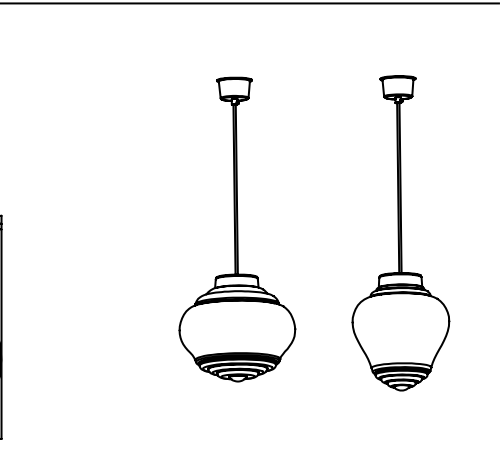

E27 220-240V IP20

DIMENSIONS	CODE	LAMP CONNECTION	WATT MAX
Ø 27.5 - h max 130 cm / Ø 10.8 - h max 51.2 in	<b>LBN01</b>	E27	1 x 70W HS
Ø 23 - h max 130 cm / Ø 9 - h max 51.2 in	<b>LCL01</b>	E27	1 x 70W HS
Ø 27.5 - h max 300 cm / Ø 10.8 - h max 118.1 in	<b>LBN11</b>	E27	1 x 70W HS
Ø 23 - h max 300 cm / Ø 9 - h max 118.1 in	<b>LCL11</b>	E27	1 x 70W HS
Ø 27.5 - h max 500 cm / Ø 10.8 - h max 196.8 in	<b>LBN21</b>	E27	1 x 70W HS
Ø 23 - h max 500 cm / Ø 9 - h max 196.8 in	<b>LCL21</b>	E27	1 x 70W HS

 NON INCLUSO /  
NOT INCLUDED

ROSONE PER SOSPENSIONE 1 LUCE / CANOPY FOR HANGING LAMP 1 LIGHT

LGR0001; LGR0002

LGR0006; LGR0016

NON PRODOTTO IN ITALIA IMPORTATO DA / NOT PRODUCED IN ITALY IMPORTED BY  
**Zafferano srl** - Viale dell'Industria, 26 - 31055 Quinto di Treviso, Italy  
[www.zafferanoitalia.com](http://www.zafferanoitalia.com)