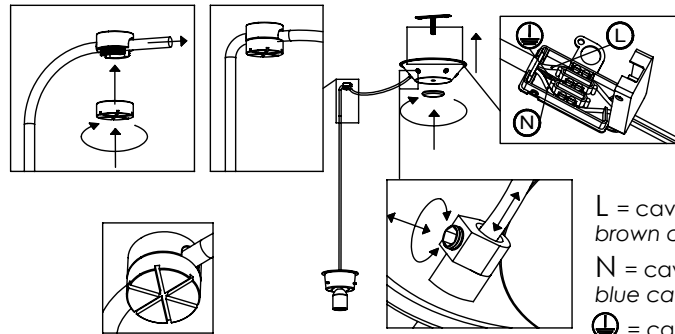

ROSONE PER SOSPENSIONE 2, 3, 5 O 8 LUCI / CANOPY FOR HANGING LAMP 2, 3, 5 OR 8 LIGHTS

∅ 18 cm  
∅ 7.1 in

5 cm  
1.9 in

LGR0004; LGR0014

LGR0003; LGR0013

LGR0005; LGR0015

LGR0008; LGR0018

1

2

L = cavo marrone /  
brown cable  
N = cavo blu /  
blue cable  
⊕ = cavo giallo-verde /  
yellow-green cable

3

4

NON PRODOTTO IN ITALIA IMPORTATO DA / NOT PRODUCED IN ITALY IMPORTED BY  
**Zafferano srl** - Viale dell'Industria, 26 - 31055 Quinto di Treviso, Italy  
[www.zafferanoitalia.com](http://www.zafferanoitalia.com)