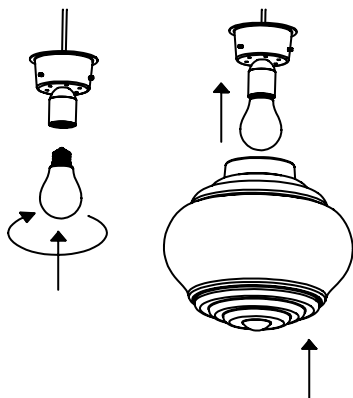

E27 220-240V IP20

DIMENSIONS	CODE	LAMP CONNECTION	WATT MAX
Ø 27.5 - h max 130 cm / Ø 10.8 - h max 51.2 in	<b>LBN01</b>	E27	1 x 70W HS
Ø 23 - h max 130 cm / Ø 9 - h max 51.2 in	<b>LCL01</b>	E27	1 x 70W HS
Ø 27.5 - h max 300 cm / Ø 10.8 - h max 118.1 in	<b>LBN11</b>	E27	1 x 70W HS
Ø 23 - h max 300 cm / Ø 9 - h max 118.1 in	<b>LCL11</b>	E27	1 x 70W HS
Ø 27.5 - h max 500 cm / Ø 10.8 - h max 196.8 in	<b>LBN21</b>	E27	1 x 70W HS
Ø 23 - h max 500 cm / Ø 9 - h max 196.8 in	<b>LCL21</b>	E27	1 x 70W HS

ROSONE PER SOSPENSIONE 2, 3, 5 O 8 LUCI / CANOPY FOR HANGING LAMP 2, 3, 5 OR 8 LIGHTS

∅ 18 cm  
∅ 7.1 in

5 cm  
1.9 in

LGR0004; LGR0014

LGR0003; LGR0013

LGR0005; LGR0015

LGR0008; LGR0018

1

2

L = cavo marrone /  
brown cable  
N = cavo blu /  
blue cable  
⊕ = cavo giallo-verde /  
yellow-green cable

3

4

NON PRODOTTO IN ITALIA IMPORTATO DA / NOT PRODUCED IN ITALY IMPORTED BY  
**Zafferano srl** - Viale dell'Industria, 26 - 31055 Quinto di Treviso, Italy  
[www.zafferanoitalia.com](http://www.zafferanoitalia.com)