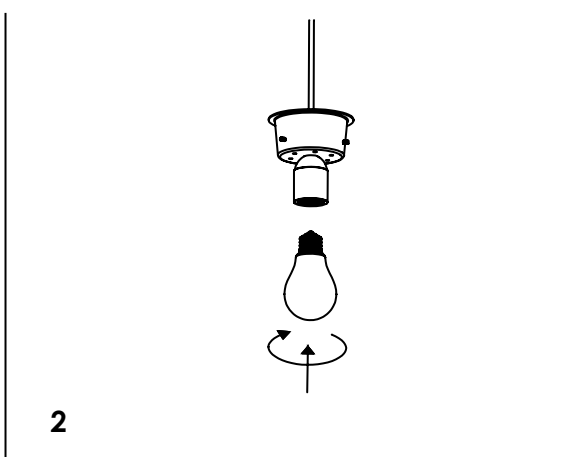

E27 220-240V IP20

DIMENSIONS	CODE	LAMP CONNECTION	WATT MAX
Ø 27.5 - h max 130 cm / Ø 10.8 - h max 51.2 in	<b>LBN01</b>	E27	1 x 70W HS
Ø 23 - h max 130 cm / Ø 9 - h max 51.2 in	<b>LCL01</b>	E27	1 x 70W HS
Ø 27.5 - h max 300 cm / Ø 10.8 - h max 118.1 in	<b>LBN11</b>	E27	1 x 70W HS
Ø 23 - h max 300 cm / Ø 9 - h max 118.1 in	<b>LCL11</b>	E27	1 x 70W HS
Ø 27.5 - h max 500 cm / Ø 10.8 - h max 196.8 in	<b>LBN21</b>	E27	1 x 70W HS
Ø 23 - h max 500 cm / Ø 9 - h max 196.8 in	<b>LCL21</b>	E27	1 x 70W HS

 NON INCLUSO /  
NOT INCLUDED

ROSONE PER SOSPENSIONE 1 LUCE / CANOPY FOR HANGING LAMP 1 LIGHT

LGR0001; LGR0002

LGR0006; LGR0016

NON PRODOTTO IN ITALIA IMPORTATO DA / NOT PRODUCED IN ITALY IMPORTED BY  
**Zafferano srl** - Viale dell'Industria, 26 - 31055 Quinto di Treviso, Italy  
[www.zafferanoitalia.com](http://www.zafferanoitalia.com)