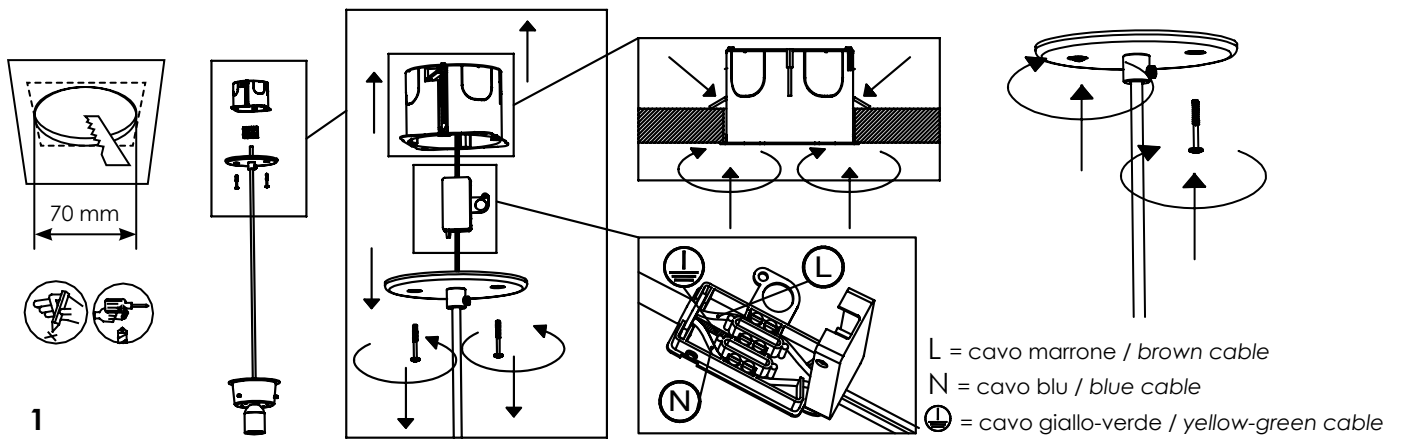

E27 220-240V IP20

DIMENSIONS	CODE	LAMP CONNECTION	WATT MAX
Ø 27.5 - h max 130 cm / Ø 10.8 - h max 51.2 in	<b>LBN01</b>	E27	1 x 70W HS
Ø 23 - h max 130 cm / Ø 9 - h max 51.2 in	<b>LCL01</b>	E27	1 x 70W HS
Ø 27.5 - h max 300 cm / Ø 10.8 - h max 118.1 in	<b>LBN11</b>	E27	1 x 70W HS
Ø 23 - h max 300 cm / Ø 9 - h max 118.1 in	<b>LCL11</b>	E27	1 x 70W HS
Ø 27.5 - h max 500 cm / Ø 10.8 - h max 196.8 in	<b>LBN21</b>	E27	1 x 70W HS
Ø 23 - h max 500 cm / Ø 9 - h max 196.8 in	<b>LCL21</b>	E27	1 x 70W HS

 NON INCLUSO /  
NOT INCLUDED

ROSONE PER SOSPENSIONE 1 LUCE / CANOPY FOR HANGING LAMP 1 LIGHT

LGR0001; LGR0002

LGR0006; LGR0016

NON PRODOTTO IN ITALIA IMPORTATO DA / NOT PRODUCED IN ITALY IMPORTED BY  
**Zafferano srl** - Viale dell'Industria, 26 - 31055 Quinto di Treviso, Italy  
[www.zafferanoitalia.com](http://www.zafferanoitalia.com)

ROSONE A INCASSO PER SOSPENSIONE 1 LUCE - INSTALLAZIONE SU CARTONGESSO /  
 RECESSED CANOPY FOR HANGING LAMP 1 LIGHT - INSTALLATION ON PLASTERBOARD

LGR0011; LGR0012

NON PRODOTTO IN ITALIA IMPORTATO DA / NOT PRODUCED IN ITALY IMPORTED BY  
**Zafferano srl** - Viale dell'Industria, 26 - 31055 Quinto di Treviso, Italy  
[www.zafferanoitalia.com](http://www.zafferanoitalia.com)