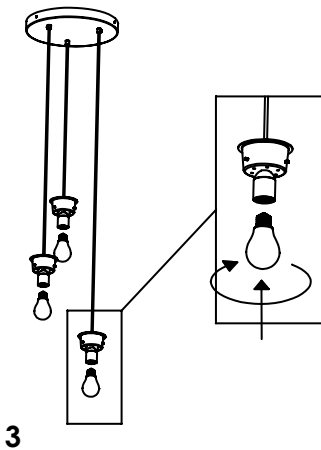

E27 220-240V IP20

DIMENSIONS	CODE	LAMP CONNECTION	WATT MAX
Ø 27.5 - h max 130 cm / Ø 10.8 - h max 51.2 in	<b>LBN01</b>	E27	1 x 70W HS
Ø 23 - h max 130 cm / Ø 9 - h max 51.2 in	<b>LCL01</b>	E27	1 x 70W HS
Ø 27.5 - h max 300 cm / Ø 10.8 - h max 118.1 in	<b>LBN11</b>	E27	1 x 70W HS
Ø 23 - h max 300 cm / Ø 9 - h max 118.1 in	<b>LCL11</b>	E27	1 x 70W HS
Ø 27.5 - h max 500 cm / Ø 10.8 - h max 196.8 in	<b>LBN21</b>	E27	1 x 70W HS
Ø 23 - h max 500 cm / Ø 9 - h max 196.8 in	<b>LCL21</b>	E27	1 x 70W HS

NON INCLUSO /  
NOT INCLUDED

ROSONE PER SOSPENSIONE 3 O 5 LUCI / CANOPY FOR HANGING LAMP 3 OR 5 LIGHTS

LGR0043; LGR0053

LGR0045; LGR0055

ROSONE PER SOSPENSIONE 3 O 5 LUCI / CANOPY FOR HANGING LAMP 3 OR 5 LIGHTS

LGR0023; LGR0033

LGR0025; LGR0035

2

L = cavo marrone / brown cable

N = cavo blu / blue cable

⊖ = cavo giallo-verde / yellow-green cable

4

NON PRODOTTO IN ITALIA IMPORTATO DA / NOT PRODUCED IN ITALY IMPORTED BY  
**Zafferano srl** - Viale dell'Industria, 26 - 31055 Quinto di Treviso, Italy  
[www.zafferanoitalia.com](http://www.zafferanoitalia.com)