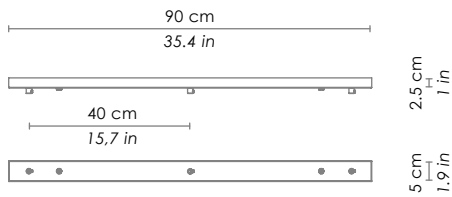

ROSONE PER SOSPENSIONE 3 O 5 LUCI / CANOPY FOR HANGING LAMP 3 OR 5 LIGHTS

LGR0043; LGR0053