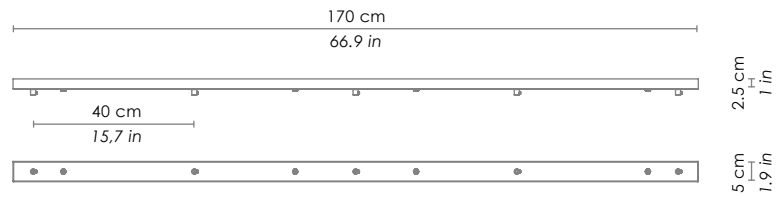

LGR0045; LGR0055