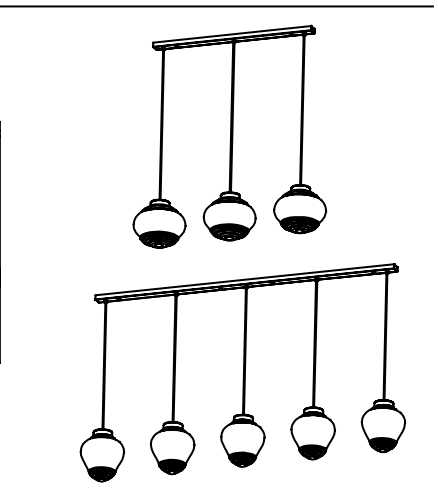

ROSONE PER SOSPENSIONE 2, 3, 5 O 8 LUCI / CANOPY FOR HANGING LAMP 2, 3, 5 OR 8 LIGHTS

∅ 18 cm  
∅ 7.1 in

5 cm  
1.9 in

LGR0004; LGR0014

LGR0003; LGR0013

LGR0005; LGR0015

LGR0008; LGR0018

1

2

L = cavo marrone /  
brown cable  
N = cavo blu /  
blue cable  
⊕ = cavo giallo-verde /  
yellow-green cable

3

4

NON PRODOTTO IN ITALIA IMPORTATO DA / NOT PRODUCED IN ITALY IMPORTED BY  
**Zafferano srl** - Viale dell'Industria, 26 - 31055 Quinto di Treviso, Italy  
[www.zafferanoitalia.com](http://www.zafferanoitalia.com)

NON INCLUSO /  
NOT INCLUDED

ROSONE PER SOSPENSIONE 3 O 5 LUCI / CANOPY FOR HANGING LAMP 3 OR 5 LIGHTS

LGR0043; LGR0053

LGR0045; LGR0055

ROSONE PER SOSPENSIONE 3 O 5 LUCI / CANOPY FOR HANGING LAMP 3 OR 5 LIGHTS

LGR0023; LGR0033

LGR0025; LGR0035

2

L = cavo marrone / brown cable

N = cavo blu / blue cable

⊖ = cavo giallo-verde / yellow-green cable

4

NON PRODOTTO IN ITALIA IMPORTATO DA / NOT PRODUCED IN ITALY IMPORTED BY  
**Zafferano srl** - Viale dell'Industria, 26 - 31055 Quinto di Treviso, Italy  
[www.zafferanoitalia.com](http://www.zafferanoitalia.com)