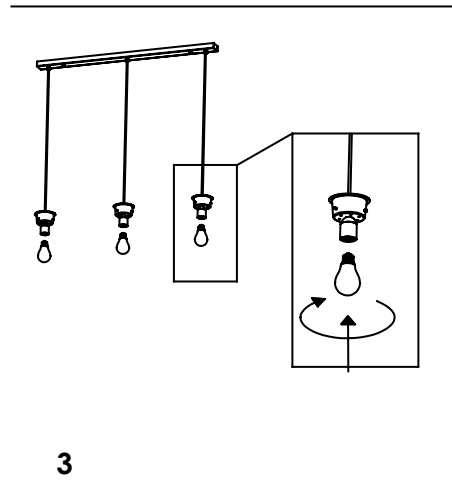

NON INCLUSO /  
NOT INCLUDED

ROSONE PER SOSPENSIONE 3 O 5 LUCI / CANOPY FOR HANGING LAMP 3 OR 5 LIGHTS

LGR0043; LGR0053

LGR0045; LGR0055

ROSONE PER SOSPENSIONE 3 O 5 LUCI / CANOPY FOR HANGING LAMP 3 OR 5 LIGHTS

LGR0023; LGR0033

LGR0025; LGR0035

2

L = cavo marrone / brown cable

N = cavo blu / blue cable

⊖ = cavo giallo-verde / yellow-green cable

4

NON PRODOTTO IN ITALIA IMPORTATO DA / NOT PRODUCED IN ITALY IMPORTED BY  
**Zafferano srl** - Viale dell'Industria, 26 - 31055 Quinto di Treviso, Italy  
[www.zafferanoitalia.com](http://www.zafferanoitalia.com)