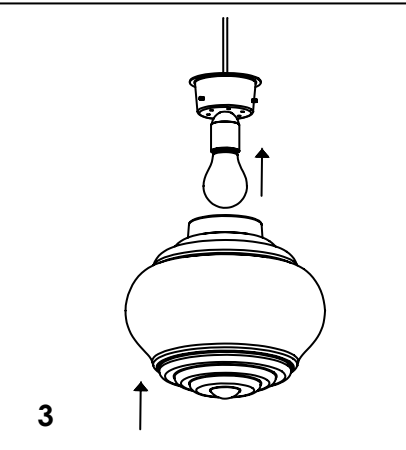

E27 220-240V IP20

DIMENSIONS	CODE	LAMP CONNECTION	WATT MAX
Ø 27.5 - h max 130 cm / Ø 10.8 - h max 51.2 in	<b>LBN01</b>	E27	1 x 70W HS
Ø 23 - h max 130 cm / Ø 9 - h max 51.2 in	<b>LCL01</b>	E27	1 x 70W HS
Ø 27.5 - h max 300 cm / Ø 10.8 - h max 118.1 in	<b>LBN11</b>	E27	1 x 70W HS
Ø 23 - h max 300 cm / Ø 9 - h max 118.1 in	<b>LCL11</b>	E27	1 x 70W HS
Ø 27.5 - h max 500 cm / Ø 10.8 - h max 196.8 in	<b>LBN21</b>	E27	1 x 70W HS
Ø 23 - h max 500 cm / Ø 9 - h max 196.8 in	<b>LCL21</b>	E27	1 x 70W HS

 NON INCLUSO /  
NOT INCLUDED

ROSONE PER SOSPENSIONE 1 LUCE / CANOPY FOR HANGING LAMP 1 LIGHT

LGR0001; LGR0002

LGR0006; LGR0016

NON PRODOTTO IN ITALIA IMPORTATO DA / NOT PRODUCED IN ITALY IMPORTED BY  
**Zafferano srl** - Viale dell'Industria, 26 - 31055 Quinto di Treviso, Italy  
[www.zafferanoitalia.com](http://www.zafferanoitalia.com)