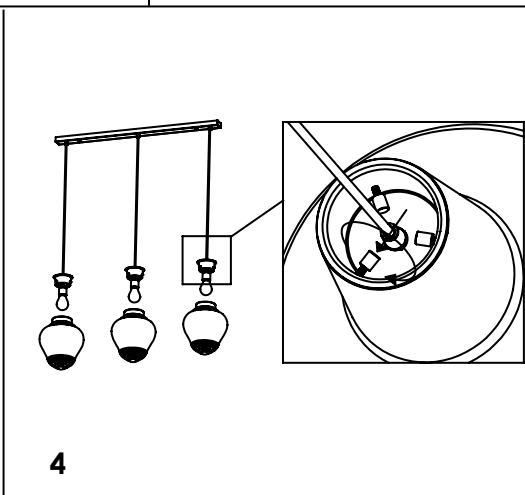

E27 220-240V IP20

DIMENSIONS	CODE	LAMP CONNECTION	WATT MAX
Ø 27.5 - h max 130 cm / Ø 10.8 - h max 51.2 in	<b>LBN01</b>	E27	1 x 70W HS
Ø 23 - h max 130 cm / Ø 9 - h max 51.2 in	<b>LCL01</b>	E27	1 x 70W HS
Ø 27.5 - h max 300 cm / Ø 10.8 - h max 118.1 in	<b>LBN11</b>	E27	1 x 70W HS
Ø 23 - h max 300 cm / Ø 9 - h max 118.1 in	<b>LCL11</b>	E27	1 x 70W HS
Ø 27.5 - h max 500 cm / Ø 10.8 - h max 196.8 in	<b>LBN21</b>	E27	1 x 70W HS
Ø 23 - h max 500 cm / Ø 9 - h max 196.8 in	<b>LCL21</b>	E27	1 x 70W HS

NON INCLUSO /  
NOT INCLUDED

ROSONE PER SOSPENSIONE 3 O 5 LUCI / CANOPY FOR HANGING LAMP 3 OR 5 LIGHTS

LGR0043; LGR0053

LGR0045; LGR0055

ROSONE PER SOSPENSIONE 3 O 5 LUCI / CANOPY FOR HANGING LAMP 3 OR 5 LIGHTS

LGR0023; LGR0033

LGR0025; LGR0035

2

L = cavo marrone / brown cable

N = cavo blu / blue cable

⊖ = cavo giallo-verde / yellow-green cable

4

NON PRODOTTO IN ITALIA IMPORTATO DA / NOT PRODUCED IN ITALY IMPORTED BY  
**Zafferano srl** - Viale dell'Industria, 26 - 31055 Quinto di Treviso, Italy  
[www.zafferanoitalia.com](http://www.zafferanoitalia.com)