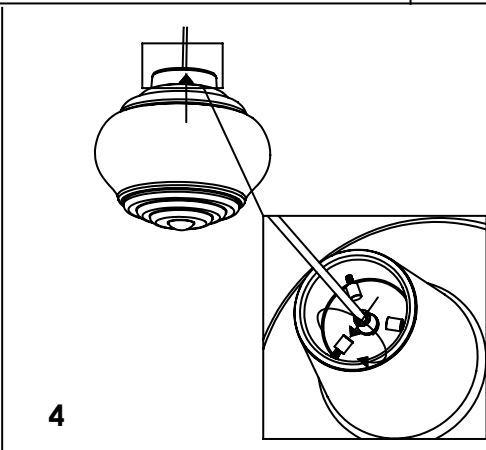

E27 220-240V IP20

DIMENSIONS	CODE	LAMP CONNECTION	WATT MAX
Ø 27.5 - h max 130 cm / Ø 10.8 - h max 51.2 in	<b>LBN01</b>	E27	1 x 70W HS
Ø 23 - h max 130 cm / Ø 9 - h max 51.2 in	<b>LCL01</b>	E27	1 x 70W HS
Ø 27.5 - h max 300 cm / Ø 10.8 - h max 118.1 in	<b>LBN11</b>	E27	1 x 70W HS
Ø 23 - h max 300 cm / Ø 9 - h max 118.1 in	<b>LCL11</b>	E27	1 x 70W HS
Ø 27.5 - h max 500 cm / Ø 10.8 - h max 196.8 in	<b>LBN21</b>	E27	1 x 70W HS
Ø 23 - h max 500 cm / Ø 9 - h max 196.8 in	<b>LCL21</b>	E27	1 x 70W HS

 NON INCLUSO /  
NOT INCLUDED

ROSONE PER SOSPENSIONE 1 LUCE / CANOPY FOR HANGING LAMP 1 LIGHT

LGR0001; LGR0002

LGR0006; LGR0016

NON PRODOTTO IN ITALIA IMPORTATO DA / NOT PRODUCED IN ITALY IMPORTED BY  
**Zafferano srl** - Viale dell'Industria, 26 - 31055 Quinto di Treviso, Italy  
[www.zafferanoitalia.com](http://www.zafferanoitalia.com)