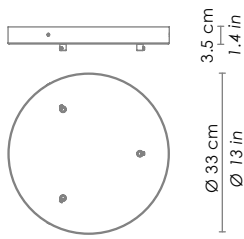

ROSONE PER SOSPENSIONE 3 O 5 LUCI / CANOPY FOR HANGING LAMP 3 OR 5 LIGHTS

LGR0023; LGR0033