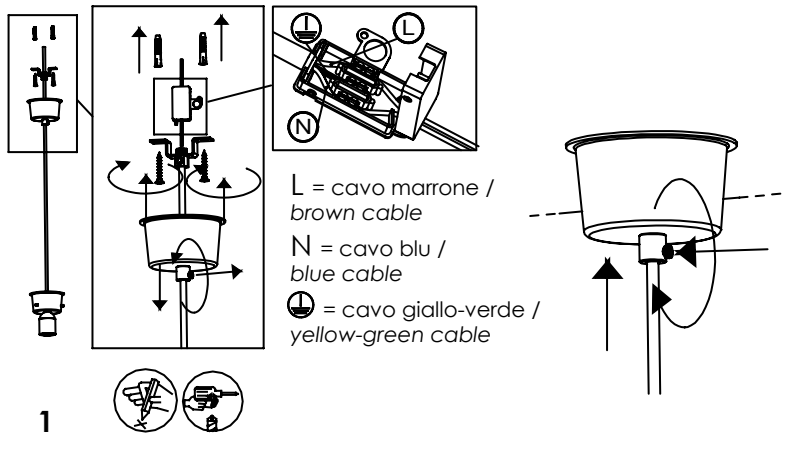

E27 220-240V IP20

DIMENSIONS	CODE	LAMP CONNECTION	WATT MAX
Ø 27.5 - h max 130 cm / Ø 10.8 - h max 51.2 in	<b>LBN01</b>	E27	1 x 70W HS
Ø 23 - h max 130 cm / Ø 9 - h max 51.2 in	<b>LCL01</b>	E27	1 x 70W HS
Ø 27.5 - h max 300 cm / Ø 10.8 - h max 118.1 in	<b>LBN11</b>	E27	1 x 70W HS
Ø 23 - h max 300 cm / Ø 9 - h max 118.1 in	<b>LCL11</b>	E27	1 x 70W HS
Ø 27.5 - h max 500 cm / Ø 10.8 - h max 196.8 in	<b>LBN21</b>	E27	1 x 70W HS
Ø 23 - h max 500 cm / Ø 9 - h max 196.8 in	<b>LCL21</b>	E27	1 x 70W HS

 NON INCLUSO /  
NOT INCLUDED

ROSONE PER SOSPENSIONE 1 LUCE / CANOPY FOR HANGING LAMP 1 LIGHT

LGR0001; LGR0002

LGR0006; LGR0016

NON PRODOTTO IN ITALIA IMPORTATO DA / NOT PRODUCED IN ITALY IMPORTED BY  
**Zafferano srl** - Viale dell'Industria, 26 - 31055 Quinto di Treviso, Italy  
[www.zafferanoitalia.com](http://www.zafferanoitalia.com)

ROSONE A INCASSO PER SOSPENSIONE 1 LUCE - INSTALLAZIONE SU CARTONGESSO /  
 RECESSED CANOPY FOR HANGING LAMP 1 LIGHT - INSTALLATION ON PLASTERBOARD

LGR0011; LGR0012

NON PRODOTTO IN ITALIA IMPORTATO DA / NOT PRODUCED IN ITALY IMPORTED BY  
**Zafferano srl** - Viale dell'Industria, 26 - 31055 Quinto di Treviso, Italy  
[www.zafferanoitalia.com](http://www.zafferanoitalia.com)