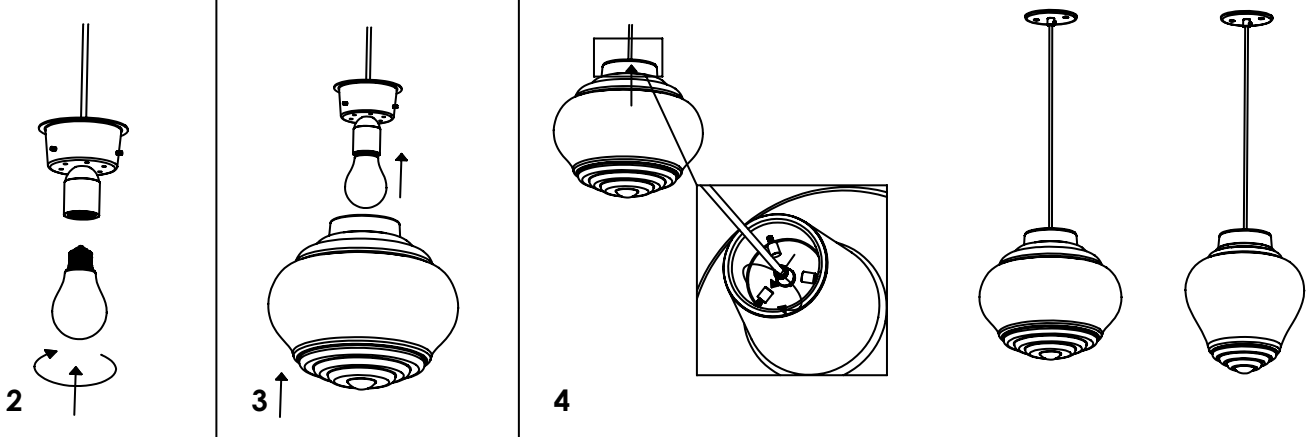

NON PRODOTTO IN ITALIA IMPORTATO DA / NOT PRODUCED IN ITALY IMPORTED BY
Zafferano srl - Viale dell'Industria, 26 - 31055 Quinto di Treviso, Italy
www.zafferanoitalia.com