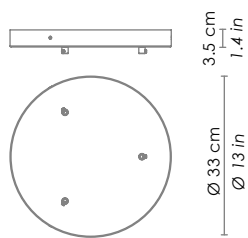

ROSONE PER SOSPENSIONE 3 O 5 LUCI / CANOPY FOR HANGING LAMP 3 OR 5 LIGHTS

LGR0023; LGR0033