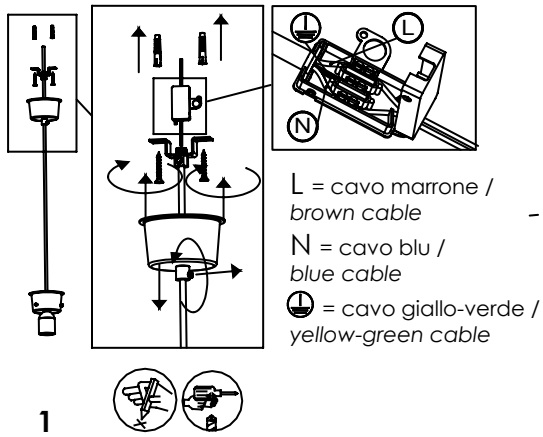

E27 220-240V IP20

DIMENSIONS	CODE	LAMP CONNECTION	WATT MAX
Ø 12 - h max 130 cm / Ø 4.7 - h max 51.2 in	LPR06	E27	1 x 70W HS
Ø 14 - h max 130 cm / Ø 5.5 - h max 51.2 in	LPR07	E27	1 x 70W HS
Ø 12 - h max 300 cm / Ø 4.7 - h max 118.1 in	LPR26	E27	1 x 70W HS
Ø 14 - h max 300 cm / Ø 5.5 - h max 118.1 in	LPR27	E27	1 x 70W HS
Ø 12 - h max 500 cm / Ø 4.7 - h max 196.8 in	LPR36	E27	1 x 70W HS
Ø 14 - h max 500 cm / Ø 5.5 - h max 196.8 in	LPR37	E27	1 x 70W HS

ELEMENTO COMPONIBILE - GRUPPO LUCE / MODULAR ELEMENT - LAMP COMPONENT KIT

1

2

3

NON PRODOTTO IN ITALIA IMPORTATO DA / NOT PRODUCED IN ITALY IMPORTED BY
Zafferano srl - Viale dell'Industria, 26 - 31055 Quinto di Treviso, Italy
www.zafferanoitalia.com

 NON INCLUSO / NOT INCLUDED

ROSONE PER SOSPENSIONE 1 LUCE / CANOPY FOR HANGING LAMP 1 LIGHT

LGR0001; LGR0002

LGR0006; LGR0016

NON PRODOTTO IN ITALIA IMPORTATO DA / NOT PRODUCED IN ITALY IMPORTED BY
Zafferano srl - Viale dell'Industria, 26 - 31055 Quinto di Treviso, Italy
www.zafferanoitalia.com

ROSONE PER SOSPENSIONE 3 O 5 LUCI / CANOPY FOR HANGING LAMP 3 OR 5 LIGHTS

LGR0023; LGR0033

LGR0025; LGR0035

1

L = cavo marrone / brown cable
 N = cavo blu / blue cable
 = cavo giallo-verde / yellow-green cable