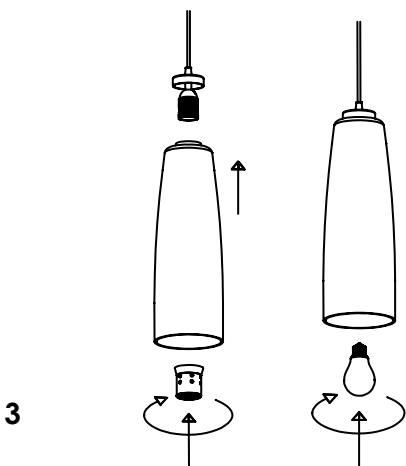

ROSONE PER SOSPENSIONE 2, 3, 5 O 8 LUCI / CANOPY FOR HANGING LAMP 2, 3, 5 OR 8 LIGHTS

∅ 18 cm
∅ 7.1 in

5 cm
1.9 in

LGR0004; LGR0014

LGR0003; LGR0013

LGR0005; LGR0015

LGR0008; LGR0018

1

2

3

NON PRODOTTO IN ITALIA IMPORTATO DA / NOT PRODUCED IN ITALY IMPORTED BY
Zafferano srl - Viale dell'Industria, 26 - 31055 Quinto di Treviso, Italy
www.zafferanoitalia.com

NON INCLUSO / NOT INCLUDED