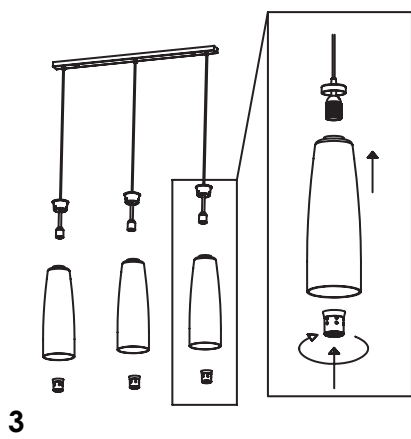

NON PRODOTTO IN ITALIA IMPORTATO DA / NOT PRODUCED IN ITALY IMPORTED BY
Zafferano srl - Viale dell'Industria, 26 - 31055 Quinto di Treviso, Italy
www.zafferanoitalia.com