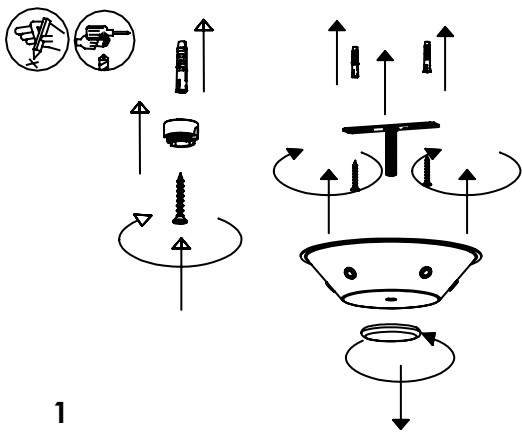

ROSONE PER SOSPENSIONE 2, 3, 5 O 8 LUCI / CANOPY FOR HANGING LAMP 2, 3, 5 OR 8 LIGHTS

∅ 18 cm
∅ 7.1 in

5 cm
1.9 in

LGR0004; LGR0014

LGR0003; LGR0013

LGR0005; LGR0015

LGR0008; LGR0018

1