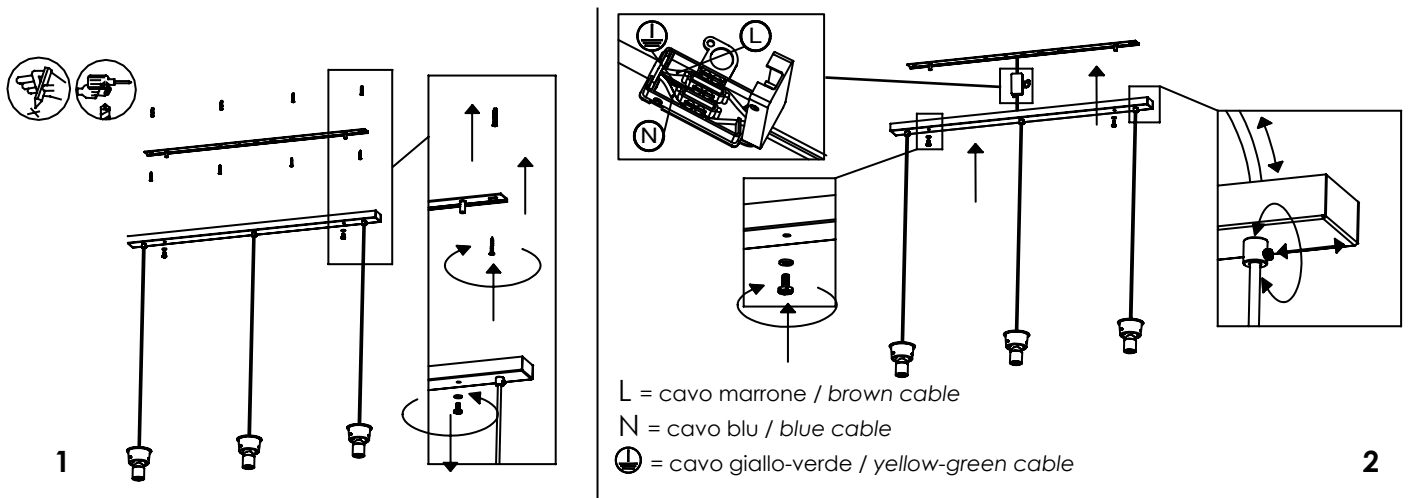

NON PRODOTTO IN ITALIA IMPORTATO DA / NOT PRODUCED IN ITALY IMPORTED BY
Zafferano srl - Viale dell'Industria, 26 - 31055 Quinto di Treviso, Italy
www.zafferanoitalia.com