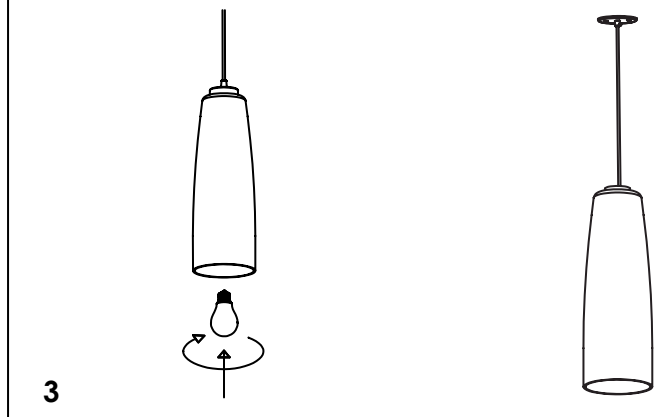

NON PRODOTTO IN ITALIA IMPORTATO DA / NOT PRODUCED IN ITALY IMPORTED BY
Zafferano srl - Viale dell'Industria, 26 - 31055 Quinto di Treviso, Italy
www.zafferanoitalia.com