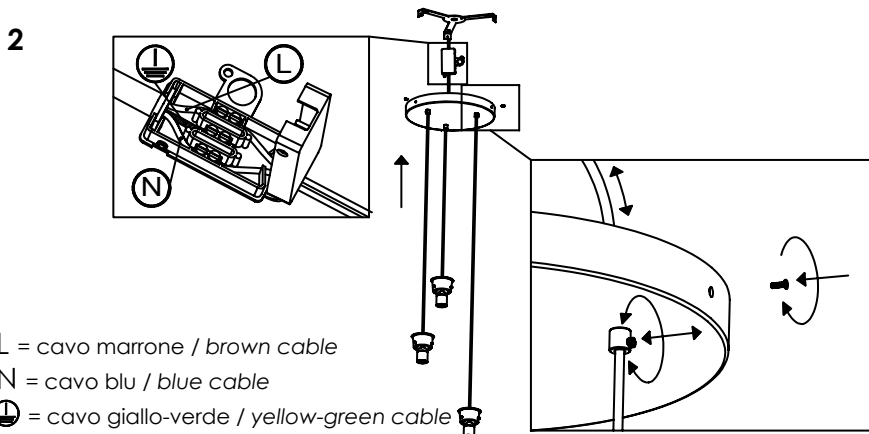

ROSONE PER SOSPENSIONE 3 O 5 LUCI / CANOPY FOR HANGING LAMP 3 OR 5 LIGHTS

LGR0023; LGR0033

LGR0025; LGR0035

1

L = cavo marrone / brown cable
 N = cavo blu / blue cable
 = cavo giallo-verde / yellow-green cable