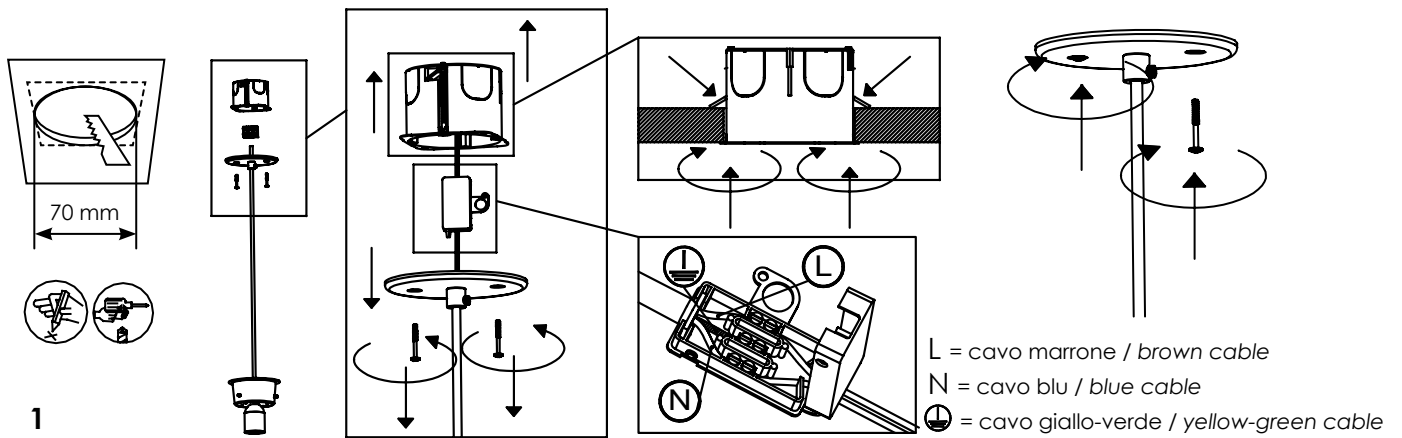

E27 220-240V IP20

DIMENSIONS	CODE	LAMP CONNECTION	WATT MAX
Ø 12 - h max 130 cm / Ø 4.7 - h max 51.2 in	LPR06	E27	1 x 70W HS
Ø 14 - h max 130 cm / Ø 5.5 - h max 51.2 in	LPR07	E27	1 x 70W HS
Ø 12 - h max 300 cm / Ø 4.7 - h max 118.1 in	LPR26	E27	1 x 70W HS
Ø 14 - h max 300 cm / Ø 5.5 - h max 118.1 in	LPR27	E27	1 x 70W HS
Ø 12 - h max 500 cm / Ø 4.7 - h max 196.8 in	LPR36	E27	1 x 70W HS
Ø 14 - h max 500 cm / Ø 5.5 - h max 196.8 in	LPR37	E27	1 x 70W HS

 NON INCLUSO / NOT INCLUDED

ROSONE PER SOSPENSIONE 1 LUCE / CANOPY FOR HANGING LAMP 1 LIGHT

LGR0001; LGR0002

LGR0006; LGR0016

NON PRODOTTO IN ITALIA IMPORTATO DA / NOT PRODUCED IN ITALY IMPORTED BY
Zafferano srl - Viale dell'Industria, 26 - 31055 Quinto di Treviso, Italy
www.zafferanoitalia.com

**ROSONE A INCASSO PER SOSPENSIONE 1 LUCE - INSTALLAZIONE SU CARTONGESSO /
 RECESSED CANOPY FOR HANGING LAMP 1 LIGHT - INSTALLATION ON PLASTERBOARD**

LGR0011; LGR0012

NON PRODOTTO IN ITALIA IMPORTATO DA / NOT PRODUCED IN ITALY IMPORTED BY
Zafferano srl - Viale dell'Industria, 26 - 31055 Quinto di Treviso, Italy
www.zafferanoitalia.com

ROSONE PER SOSPENSIONE 2, 3, 5 O 8 LUCI / CANOPY FOR HANGING LAMP 2, 3, 5 OR 8 LIGHTS

∅ 18 cm
∅ 7.1 in

5 cm
1.9 in

LGR0004; LGR0014

LGR0003; LGR0013

LGR0005; LGR0015

LGR0008; LGR0018

1