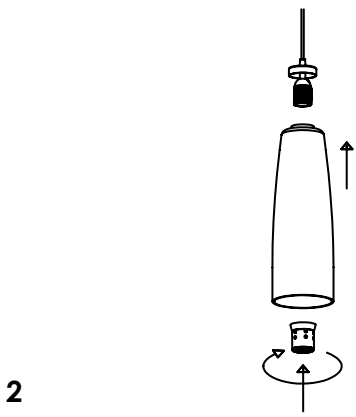

NON PRODOTTO IN ITALIA IMPORTATO DA / NOT PRODUCED IN ITALY IMPORTED BY
Zafferano srl - Viale dell'Industria, 26 - 31055 Quinto di Treviso, Italy
www.zafferanoitalia.com