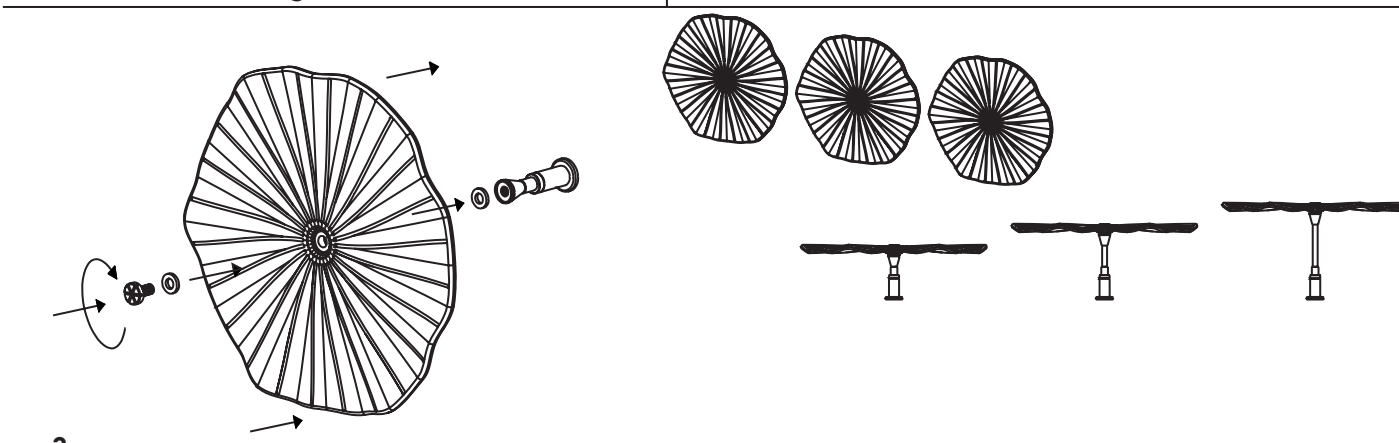

LED - 3000K - CRI>80 - 220-240V IP20

DIMENSIONS	CODE	WATT MAX	LUMEN LAMP
26 x 16 x 11.5 cm / 10.2 x 6.3 x 4.5 in	LMR01	2x5 W	2x400 lm
49 x 16 x 11.5 cm / 19.3 x 6.3 x 4.5 in	LMR02	4x5 W	4x400 lm

LED NON SOSTITUIBILE /
LED NOT REPLACABLE

MARIPOSA supporto per vetro singolo / support for single glass
 LMR1001; LMR1002; LMR1003

12

3

DIMENSIONS	CODE
Ø 2 - h 6 cm / Ø 0.8 - h 2.4 in	LMR1001
Ø 2 - h 8.5 cm / Ø 0.8 - h 3.3 in	LMR1002
Ø 2 - h 11 cm / Ø 0.8 - h 4.3 in	LMR1003