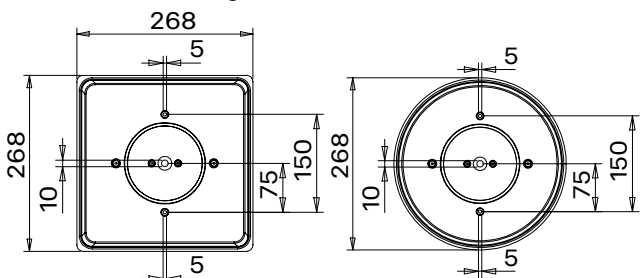

A) Installation and maintenance must be done when full power is switched off. All operations should be performed by a specialized technician. Disconnect the general power switch before starting the installation work.

B) Modifications or handling of the product and the non-respect of the information below may be dangerous. **C)** The unit can reach high temperatures during operation and therefore any kind of physical contact must be avoided. **D)** Product with IP43 rating are suitable for indoor use only and not in wet areas.

E) Cleaning of all metal and plastic surfaces using a soft dry cloth. **F)** The company Zafferano assumes no responsibility for damages caused by a product installed not in accordance with instructions..

Distanza fori per fissaggio - mm/
distance holes for fixing - mm

1