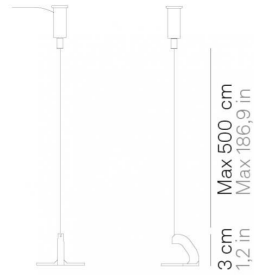

LED dimmable

IP65

Bracket that transforms the Pencil lamp into a battery-operated portable and rechargeable suspension lamp. The lighting module can also be used in its fixed housing, or detached and carried from one place to another.

CODE COLOR

LD0811B3	White	
LD0811G3	Dark grey	
LD0811R3	Rust	

DIMENSIONS AND HOLES

ILLUMINOTECHNICAL SPECIFICATIONS

ILLUMINOTECHNICAL SPECIFICATIONS

PHYSICAL SPECIFICATIONS

We reserve the right to change the specifications of our product. For the latest information on the product visit www.zafferanoitalia.com